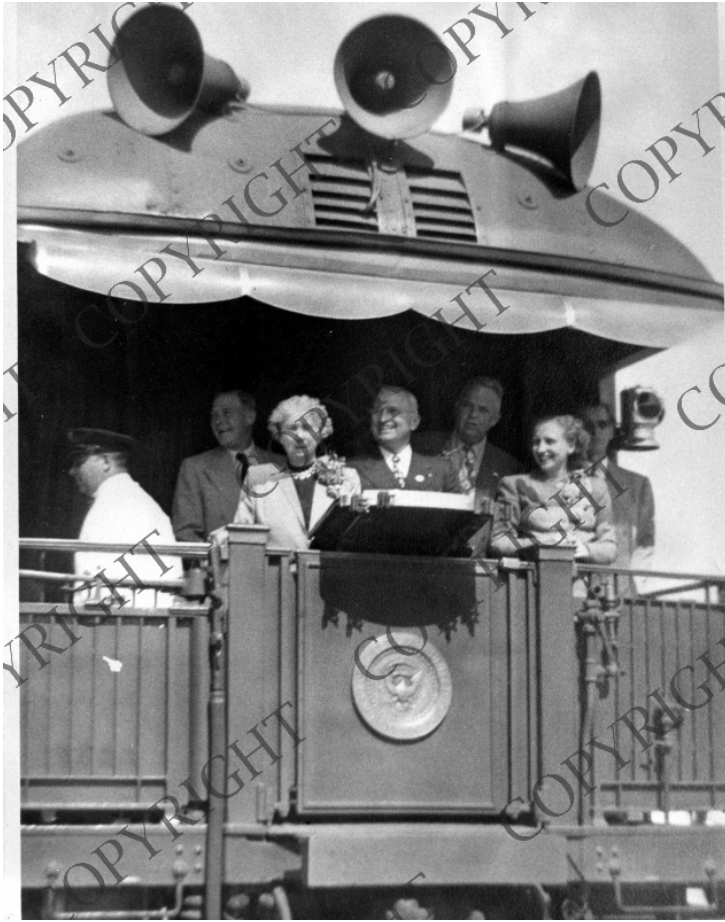

# Truman family on train in Muskogee, Oklahoma

## Description

Bess Wallace Truman, President Harry S. Truman, Margaret Truman and others on the rear of a train at Muskogee, Oklahoma.

Date(s)

September 29, 1948

Accession Number  
59-866

8x10 inches (21x26 cm) Black & White