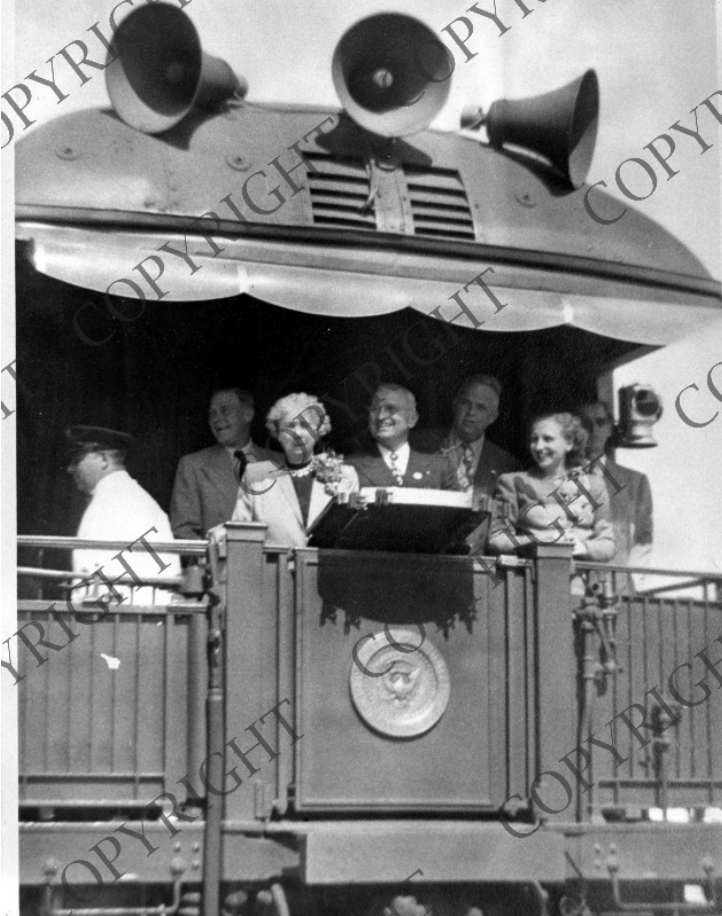

# Truman family on train in Muskogee, Oklahoma

## Description

Bess Wallace Truman, President Harry S. Truman, Margaret Truman and others on the rear of a train at Muskogee, Oklahoma.

Date(s)

September 29, 1948

Accession Number

59-866

8x10 inches (21x26 cm) Black & White