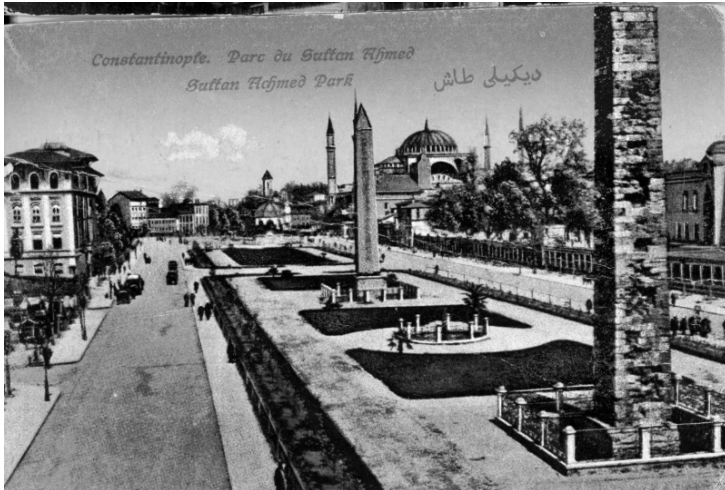

Postcard of Constantinople: Sultan Ahmed Park

Description

This postcard shows the Sultan Ahmed Park in Constantinople (Istanbul), Turkey.

Date(s)

Accession Number 59-779-11

5.5 x 3.5 inches Black & White

Keywords Islam Buildings