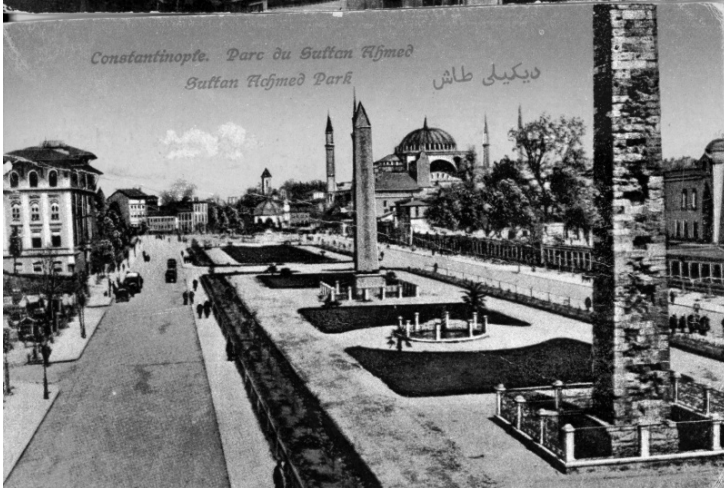

Postcard of Constantinople: Sultan Ahmed Park

Description

This postcard shows the Sultan Ahmed Park in Constantinople (Istanbul), Turkey.

Date(s)

Accession Number

59-779-11

5.5 x 3.5 inches Black & White

Keywords Islam Buildings