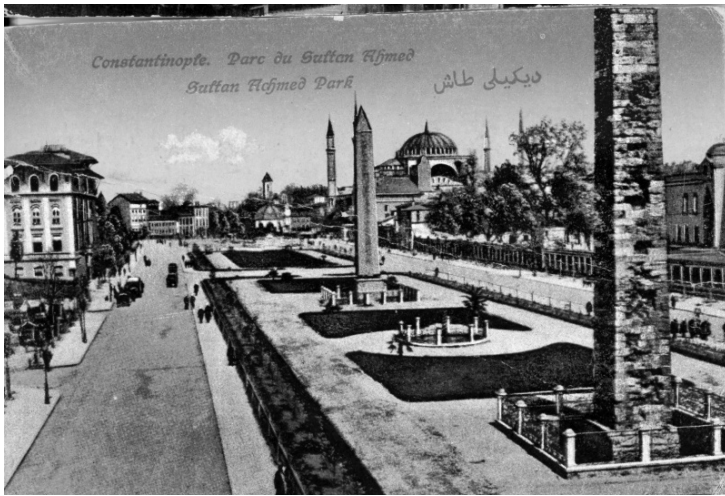

Postcard of Constantinople: Sultan Ahmed Park

Description

This postcard shows the Sultan Ahmed Park in Constantinople (Istanbul), Turkey.

Date(s)

Accession Number

59-779-11

5.5 x 3.5 inches Black & White

Keywords Islam Buildings