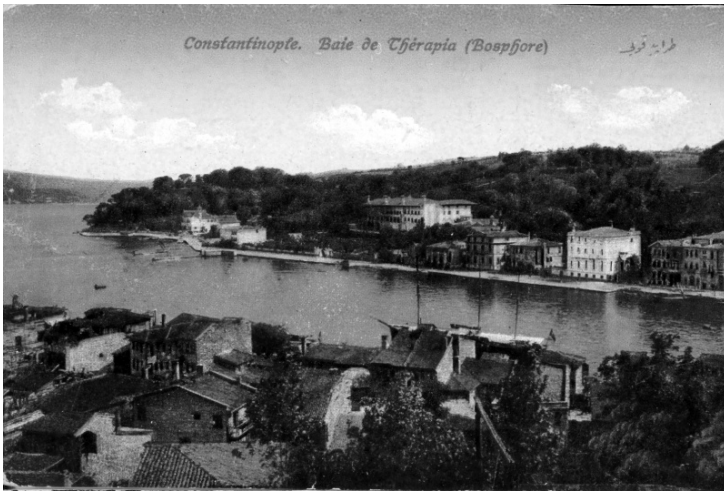

Postcard of Constantinople: the Bosphorus

Description

This postcard shows the Bosphorus in Constantinople (Istanbul), Turkey.

Date(s)

Accession Number

59-779-07

5.5 x 3.5 inches Black & White

Keywords Buildings