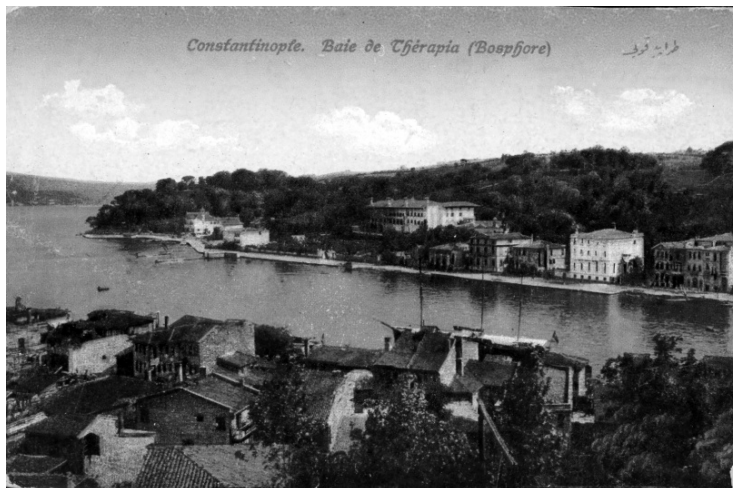

Postcard of Constantinople: the Bosphorus

Description

This postcard shows the Bosphorus in Constantinople (Istanbul), Turkey.

Date(s)

Accession Number 59-779-07

5.5 x 3.5 inches Black & White

Keywords Buildings