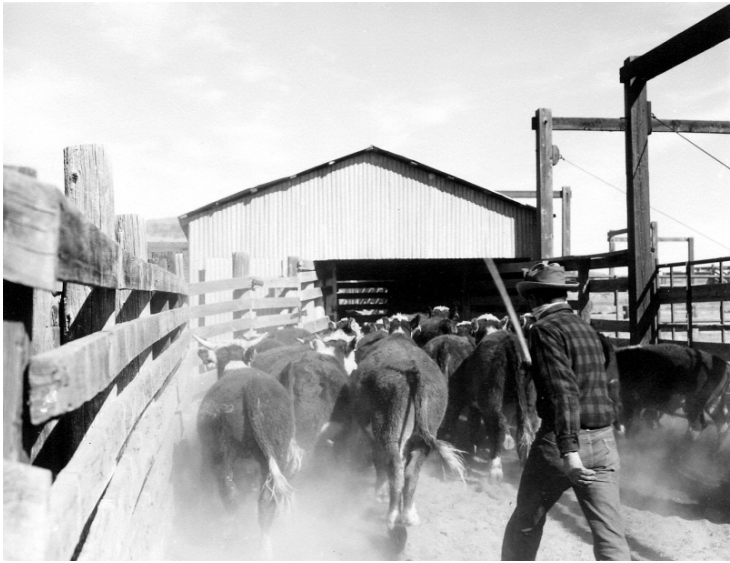

# Weighing of Cattle Before Shipment

## Description

Before shipping, the cattle are herded into a special weighing shed where they are weighed and checked. Both the buyer and the seller, or their representatives, are present at weighing time.

Date(s)

ca.

1948

Accession Number  
59-801-38

4x5 inches (10x13 cm)    Black & White

Keywords    Cattle

HST Keywords    New Mexico, Deming

Rights    The Library is unaware of any copyright claims to this item; use at your own risk.