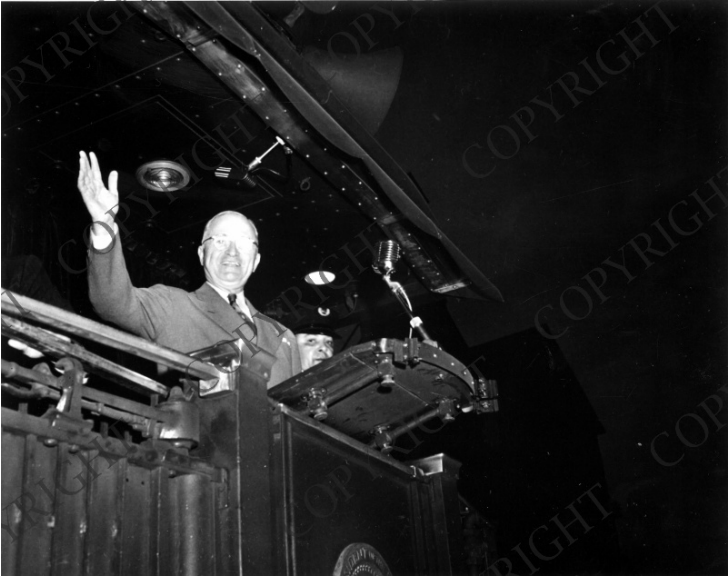

President Truman waves from rear platform of train in Rock Island, Illinois

Description

President Harry S. Truman waves from the rear platform of a train during a whistlestop in Rock Island, Illinois on the 1948 campaign trail. The policeman in the photo is unidentified. From: Niel Johnson

Date(s)

September 18, 1948

Accession Number 2005-264

8x10 inches (21x26 cm) Black & White

Keywords Presidential campaign trips Presidential campaign, 1948 Presidents Railroads Speeches, addresses, etc.

HST Keywords Truman - Campaigns - Presidential - 1948 - Illinois, Rock Island; Trains - Truman - 1948; Illinois, Rock Island