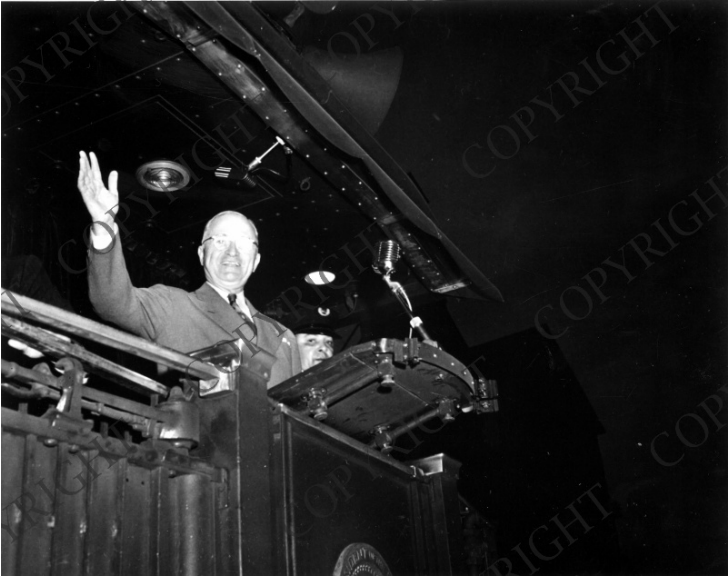

President Truman waves from rear platform of train in Rock Island, Illinois

Description

President Harry S. Truman waves from the rear platform of a train during a whistlestop in Rock Island, Illinois on the 1948 campaign trail. The policeman in the photo is unidentified. From: Niel Johnson

Date(s)

September 18, 1948

Accession Number
2005-264

8x10 inches (21x26 cm) Black & White

Keywords Presidential campaign trips Presidential campaign, 1948 Presidents Railroads Speeches, addresses, etc.

HST Keywords Truman - Campaigns - Presidential - 1948 - Illinois, Rock Island; Trains - Truman - 1948; Illinois, Rock Island