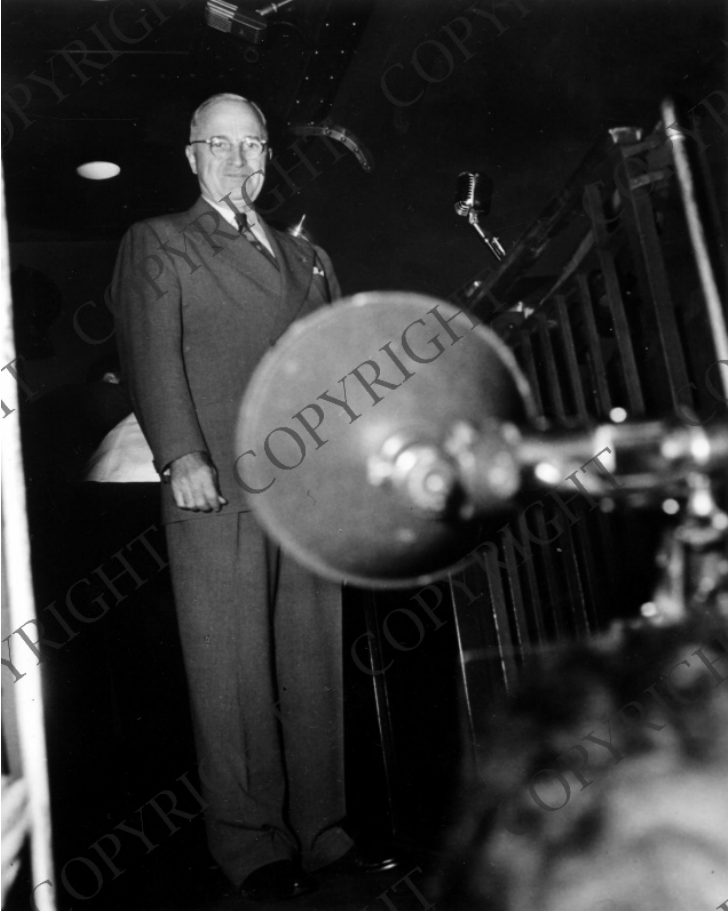

President Truman on rear platform of train in Rock Island, Illinois

Description

President Harry S. Truman stands on the step of the rear platform of a train looking into a photographer's camera. The photo was taken in Rock Island, Illinois, during a whistlestop tour on the 1948 campaign trail. From: Niel Johnson

Date(s)

September 18, 1948

Accession Number 2005-263

5x7 inches (13x18 cm) Black & White

Keywords Presidential campaign trips Presidential campaign, 1948 Presidents Railroads Speeches, addresses, etc.

HST Keywords Truman - Campaigns - Presidential - 1948 - Illinois, Rock Island; Trains - Truman - 1948; Illinois, Rock Island

People Pictured Truman, Harry S., 1884-1972

Rights Copyrighted - This item is copyrighted and cannot be published, reproduced, or otherwise used without the explicit permission of the copyright holder.