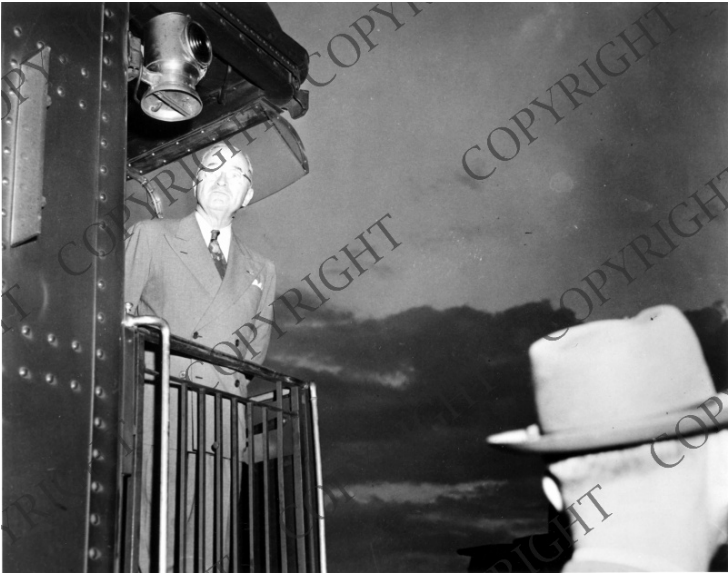

President Truman looks out from rear platform of train in Rock Island, Illinois

Description

President Harry S. Truman looks out from the rear platform of a train during a whistlestop in Rock Island, Illinois, on his 1948 campaign trip. From: Niel Johnson

Date(s)

September 18, 1948

Accession Number 2005-262

8x10 inches (21x26 cm) Black & White

Keywords Presidential campaign trips Presidential campaign, 1948 Presidents Railroads Speeches, addresses, etc.

HST Keywords Truman - Campaigns - Presidential - 1948 - Illinois, Rock Island; Trains - Truman - 1948; Illinois, Rock Island

People Pictured Truman, Harry S., 1884-1972

Rights Copyrighted - This item is copyrighted and cannot be published, reproduced, or otherwise used without the explicit permission of the copyright holder.