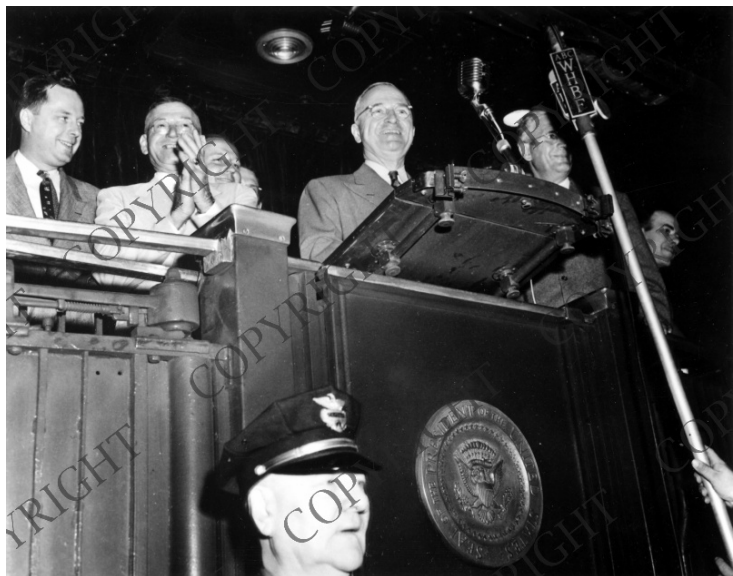

President Truman speaks from rear platform in Rock Island, Illinois

Accession Number 2005-259

8x10 inches (21x26 cm) Black & White

Keywords Presidential campaign trips Presidential campaign, 1948 Presidents Railroads Speeches, addresses, etc.

HST Keywords Truman - Campaigns - Presidential - 1948 - Illinois, Rock Island; Trains - Truman - 1948; Illinois, Rock Island

People Pictured Truman, Harry S., 1884-1972

Rights Copyrighted - This item is copyrighted and cannot be published, reproduced, or otherwise used without the explicit permission of the copyright holder.