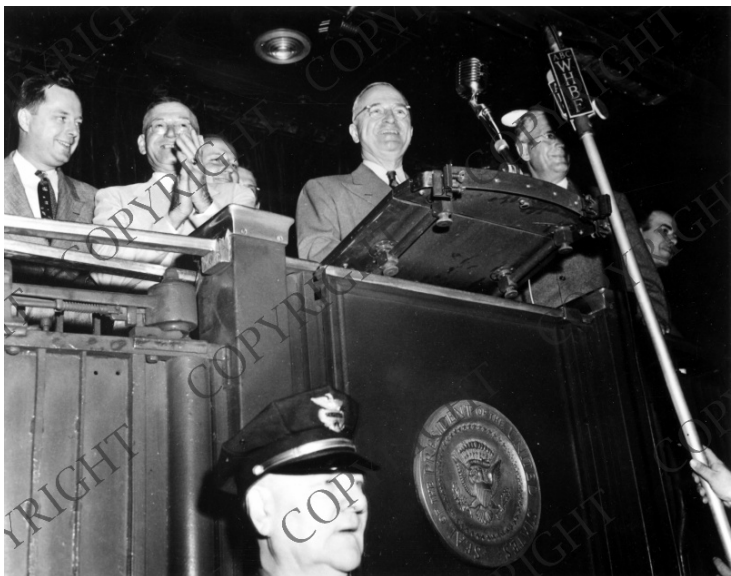

President Truman speaks from rear platform in Rock Island, Illinois

Description

President Harry S. Truman (standing at podium) speaks to a crowd from the rear platform of a train in Rock Island, Illinois, during a Whistlestop campaign tour. Others in the photo are unidentified.

From: Niel Johnson

Date(s)

September 18, 1948

Accession Number
2005-259

8x10 inches (21x26 cm) Black & White

Keywords Presidential campaign trips Presidential campaign, 1948 Presidents Railroads Speeches, addresses, etc.

HST Keywords Truman - Campaigns - Presidential - 1948 - Illinois, Rock Island; Trains - Truman - 1948; Illinois, Rock Island

People Pictured Truman, Harry S., 1884-1972

Rights Copyrighted - This item is copyrighted and cannot be published, reproduced, or otherwise used without the explicit permission of the copyright holder.