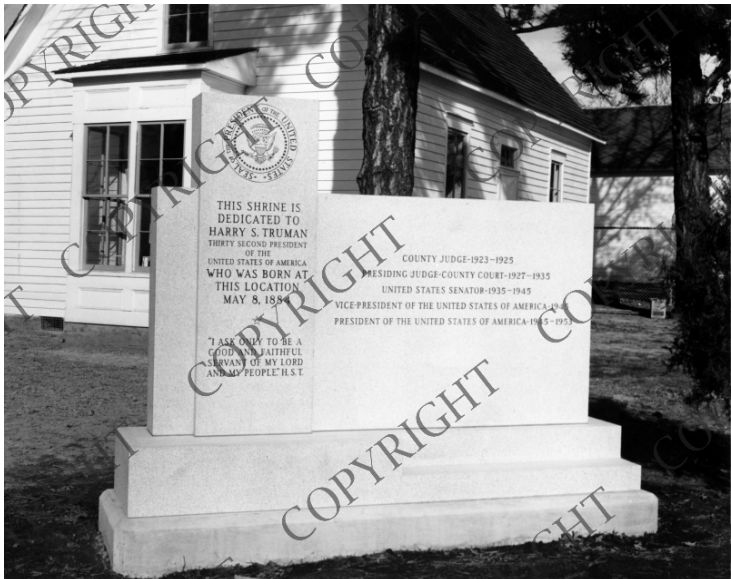

# Harry S. Truman birthplace in Lamar, Missouri

## Description

View of the Harry S. Truman birthplace and monument in Lamar, Missouri, close up on sign.

Date(s)

ca.

1959

Accession Number

59-687

8x10 inches (21x26 cm) Black & White