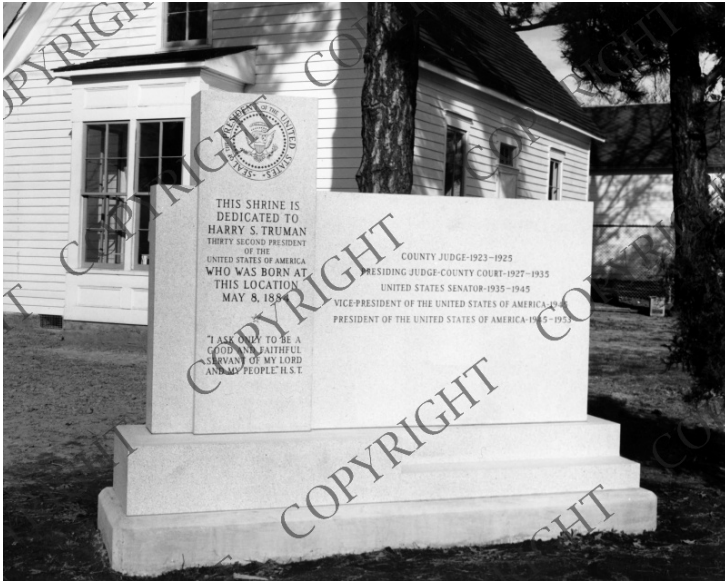

# Harry S. Truman birthplace in Lamar, Missouri

## Description

View of the Harry S. Truman birthplace and monument in Lamar, Missouri, close up on sign.

Date(s)

ca.  
1959

Accession Number

59-687

8x10 inches (21x26 cm) Black & White

Keywords Presidential birthplaces Presidential residences