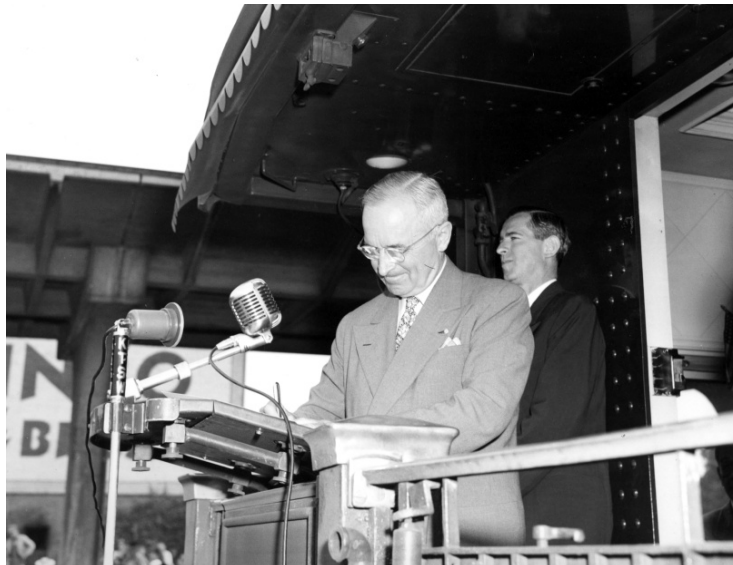

President Truman on Rear Platform of his Train in Emporia, Kansas

Description

President Harry S. Truman on the rear platform of his campaign train in Emporia, Kansas while Matthew Connelly looks on. From: The Album The President's Trip to the West Coast of the United States, Captain Robert Dennison, United States Navy donor.

People Pictured Connelly, Matthew J., 1907-1976 Truman, Harry S., 1884-1972

Rights Public Domain - This item is in the public domain and can be used freely without further permission.

Note: If you use this image, rights assessment and attribution are your responsibility.