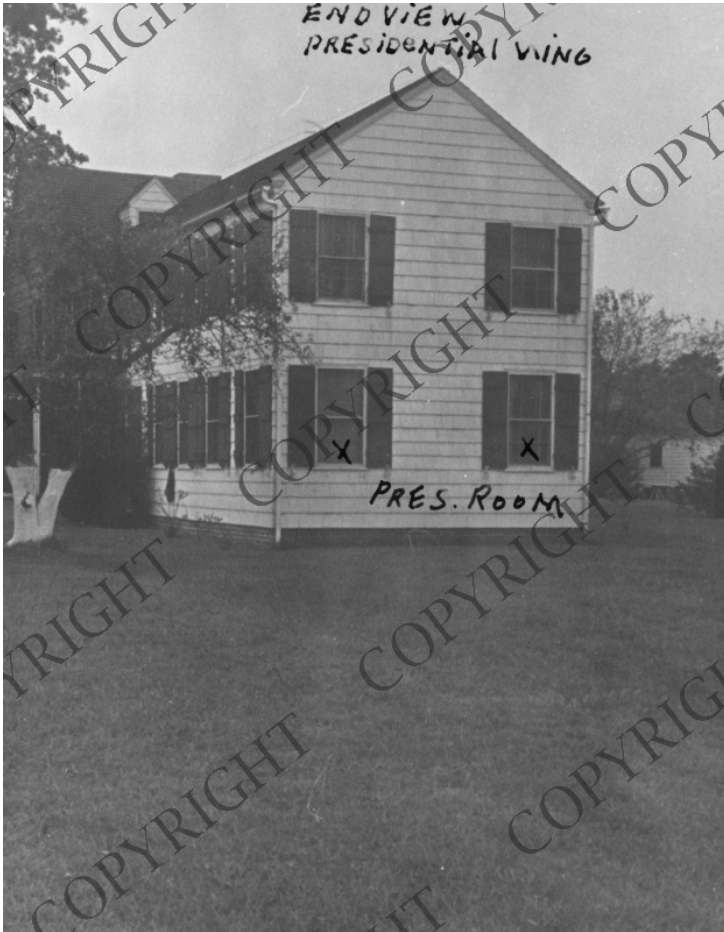

Jefferson Island Clubhouse, Maryland, Where President Truman Attended a Weekend Party

Description

Jefferson Island Clubhouse, Maryland, showing the end view of the Presidential wing, where President Harry S. Truman attended a weekend stag party.

Date(s)

September 22, 1945

Accession Number 2001-215

4x5 inches (10x13 cm) Black & White

Related Collection [Records of the U.S. Secret Service: \(Record Group 87\)](#)

Keywords Clubs Dwellings Parties Presidential vacations