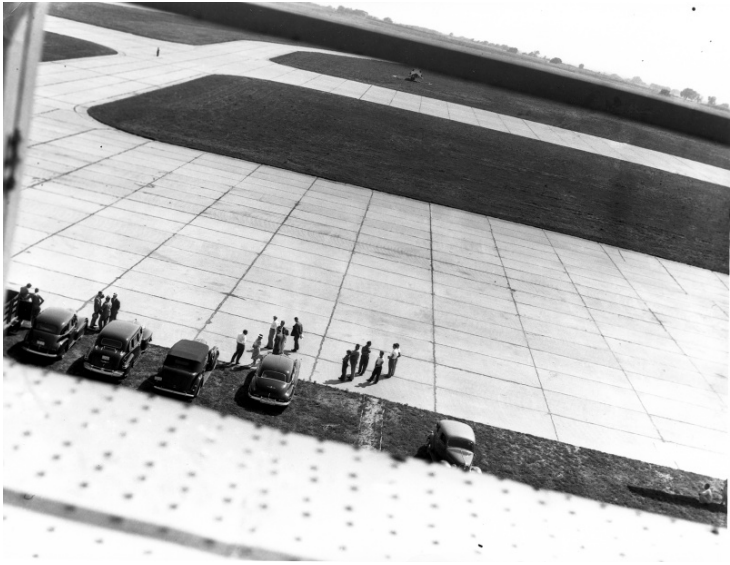

Waiting for Truman's Plane to Arrive in Grandview

Description

Photo of the Grandview Airport(later Richards Gebauer Military Base), as cars and officials wait for the arrival President Truman's plane. Mrs. Martha Ellen Truman, the President's mother died today. This photo was taken from atop tower and includes 114 through 117 and an original negative. Donor: Dorothy Feedback.