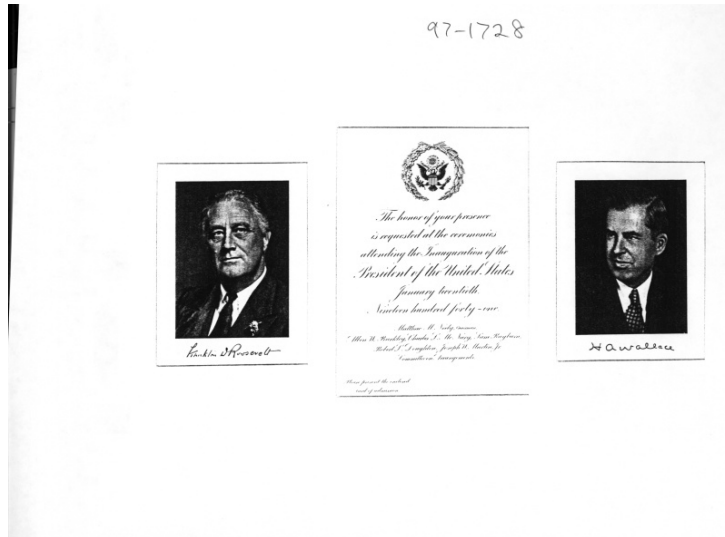

Poster of 1941 presidential inauguration belonging to John Snyder

Description

Oversized 10 X 18 matted photo showing two individual portraits of Franklin D. Roosevelt and H. A. Wallace with an engraved invitation to the 1941 presidential inaugural centered between the portraits. Each portrait shows an engraved facsimile autograph of each man on the lower border. The original is in the oversized drawer.

Date(s)

January 20, 1941

Accession Number 97-1728

4.0 x 7.75 inches Black & White

Related Collection [Snyder, John W. Papers](#)

Keywords Inaugurations Presidents Vice-Presidents

HST Keywords Autographs - Roosevelt, Franklin D.; Autographs - Wallace, Henry A.; Inauguration - 1941