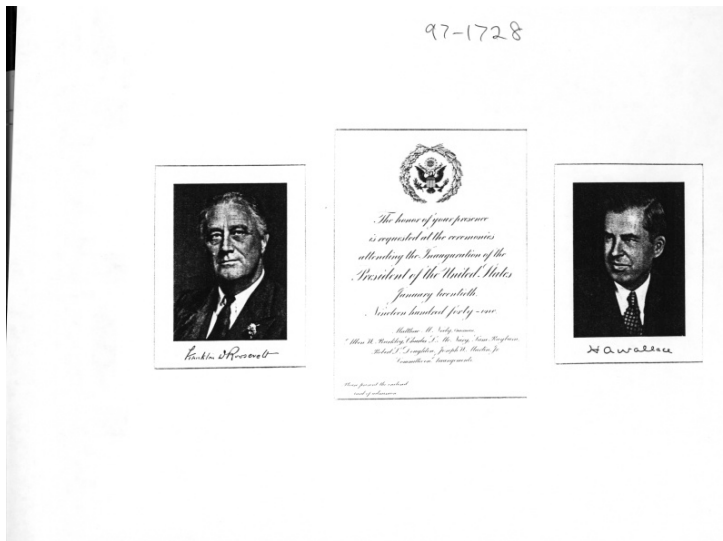

Poster of 1941 presidential inauguration belonging to John Snyder

Description

Oversized 10 X 18 matted photo showing two individual portraits of Franklin D. Roosevelt and H. A. Wallace with an engraved invitation to the 1941 presidential inaugural centered between the portraits. Each portrait shows an engraved facsimile autograph of each man on the lower border. The original is in the oversized drawer.

Date(s)

January 20, 1941

Accession Number

97-1728

4.0 x 7.75 inches Black & White

Related Collection [Snyder, John W. Papers](#)

Keywords Inaugurations Presidents Vice-Presidents

HST Keywords Autographs - Roosevelt, Franklin D.; Autographs - Wallace, Henry A.; Inauguration - 1941