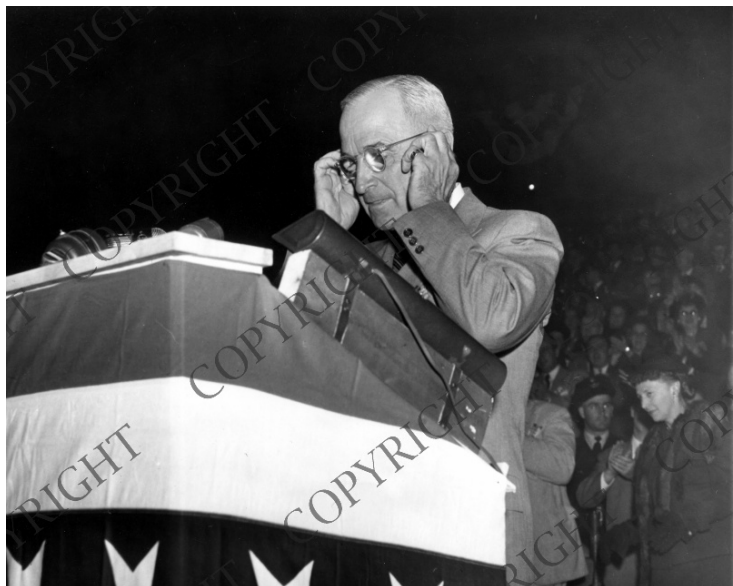

President Truman addresses crowd in Kentucky

Description

President Harry S. Truman addresses the crowd in the Jefferson County Armory during his campaign in Louisville, Kentucky.

Date(s)

September 30, 1948