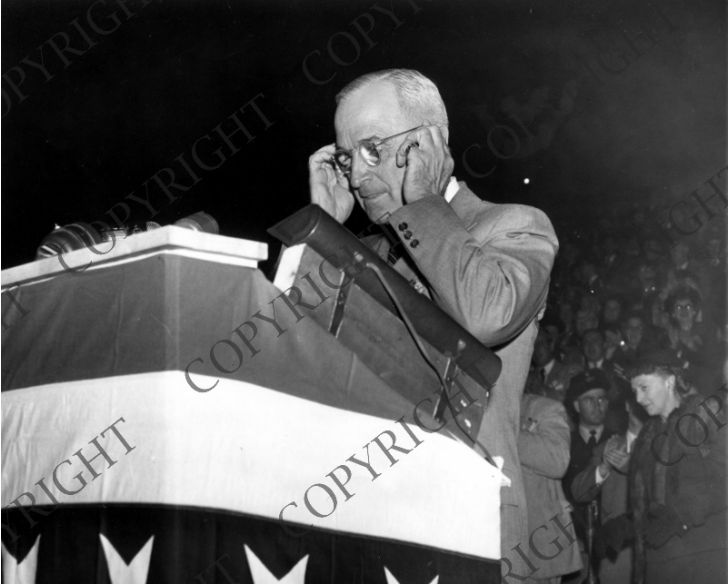

President Truman addresses crowd in Kentucky

Description

President Harry S. Truman addresses the crowd in the Jefferson County Armory during his campaign in Louisville, Kentucky.

Date(s)

September 30, 1948