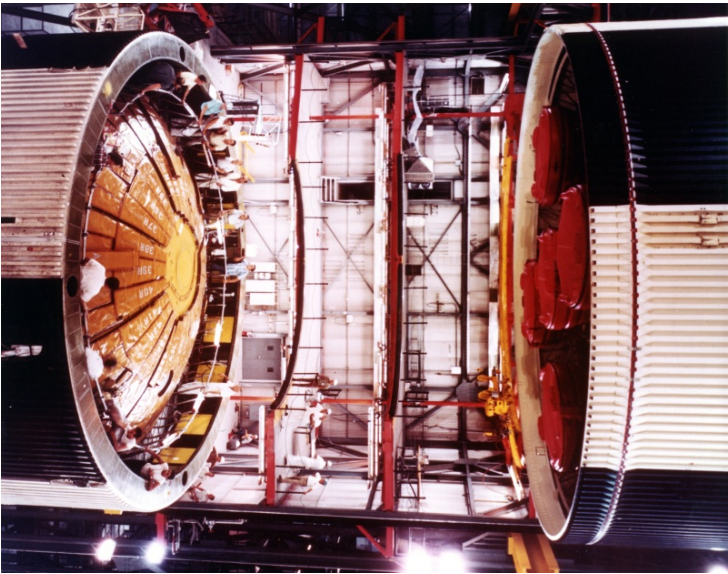

# Assembly of 501 launch vehicle

## Description

Interior view of the vehicle assembly building of launch complex 39 at the Kennedy Space Center showing the interface of the first and second stages of 501 launch vehicle during assembly of the two stages.