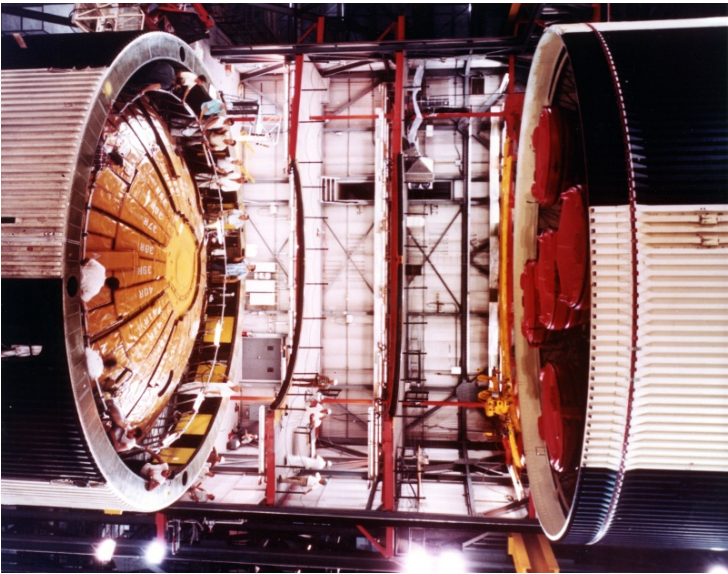

Assembly of 501 launch vehicle

Description

Interior view of the vehicle assembly building of launch complex 39 at the Kennedy Space Center showing the interface of the first and second stages of 501 launch vehicle during assembly of the two stages.

Date(s)

June 18, 1967

Accession Number 97-1218

8x10 inches (21x26 cm) Color

Related Collection [Webb, James E. Papers](#)

Keywords Space sciences Space flight

HST Keywords Kennedy Space Center; Florida - Cape Canaveral; National Aeronautics And Space Administration