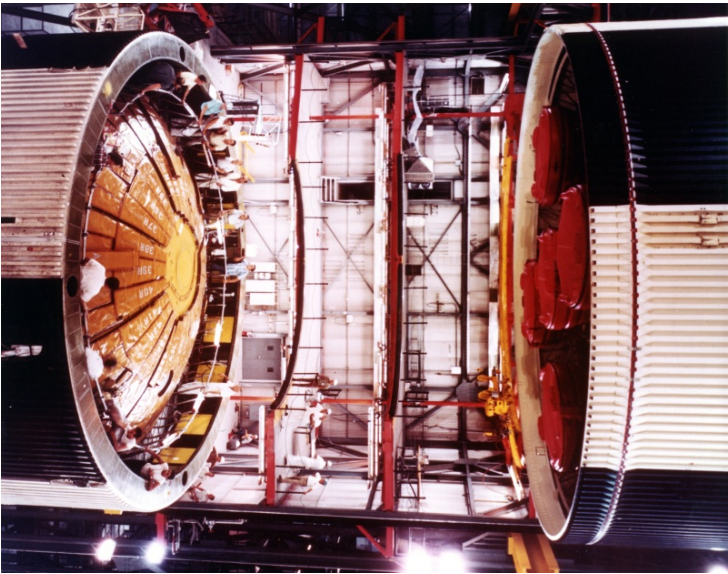

Assembly of 501 launch vehicle

Description

Interior view of the vehicle assembly building of launch complex 39 at the Kennedy Space Center showing the interface of the first and second stages of 501 launch vehicle during assembly of the two stages.

Date(s)

June 18, 1967

Accession Number

97-1218

8x10 inches (21x26 cm) Color

Related Collection [Webb, James E. Papers](#)

Keywords Space sciences Space flight

HST Keywords Kennedy Space Center; Florida - Cape Canaveral; National Aeronautics And Space Administration