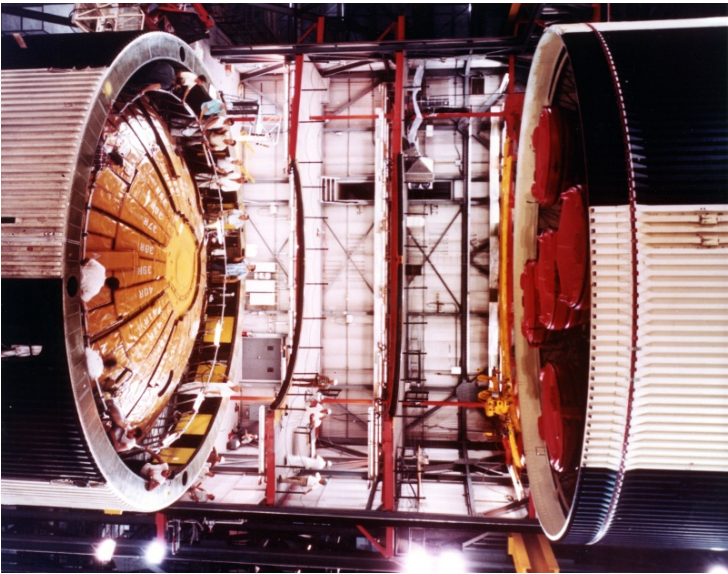

# Assembly of 501 launch vehicle

## Description

Interior view of the vehicle assembly building of launch complex 39 at the Kennedy Space Center showing the interface of the first and second stages of 501 launch vehicle during assembly of the two stages.

Date(s)

June 18, 1967

Accession Number

97-1218

8x10 inches (21x26 cm) Color

Related Collection [Webb, James E. Papers](#)

Keywords Space sciences Space flight

HST Keywords Kennedy Space Center; Florida - Cape Canaveral; National Aeronautics And Space Administration