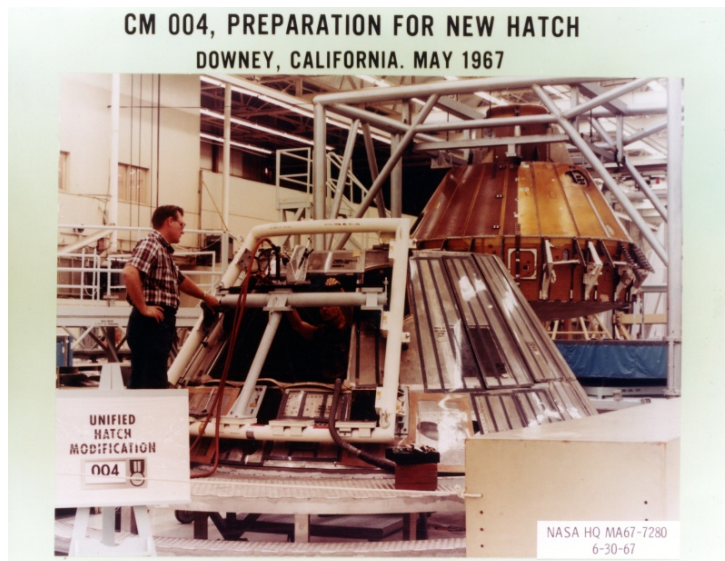

Command module construction

Description

View of the production facilities at the North American Plant at Downey, California, showing the preparations being made to install the unified hatch modification in the command module.

Date(s)

May 1967

Accession Number

97-1215

8x10 inches (21x26 cm) Color

Related Collection [Webb, James E. Papers](#)

Keywords Moon exploration Space sciences Space flight

HST Keywords North American Aircraft Corporation; California - Downey; National Aeronautics And Space Administration