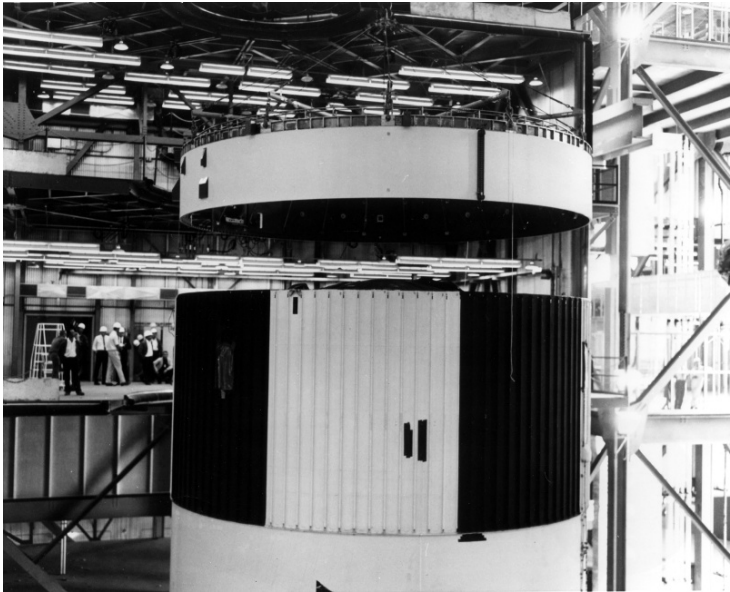

# Apollo/Saturn V rocket

## Description

The instrumentation unit for the NASA Saturn V 500 F rocket is lowered onto the S IV-B stage in the Vehicle Assembly Building at the Merritt Island, Florida launch area. The NASA Apollo/Saturn 500 F facilities vehicle and the Apollo verification spacecraft will be used to check out the Vehicle Assembly Building, transporting the full scale vehicle on the Mobile Launcher to Complex 39 and complete checkout at the launch pad.