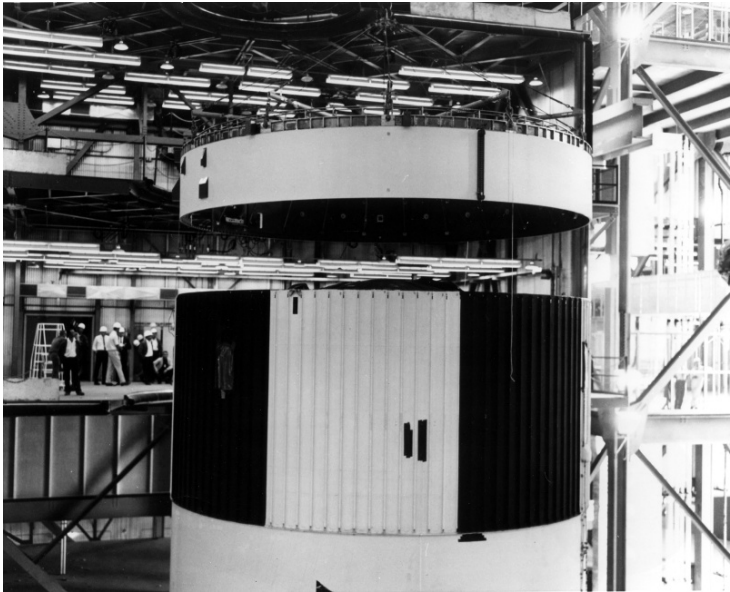

Apollo/Saturn V rocket

Description

The instrumentation unit for the NASA Saturn V 500 F rocket is lowered onto the S IV-B stage in the Vehicle Assembly Building at the Merritt Island, Florida launch area. The NASA Apollo/Saturn 500 F facilities vehicle and the Apollo verification spacecraft will be used to check out the Vehicle Assembly Building, transporting the full scale vehicle on the Mobile Launcher to Complex 39 and complete checkout at the launch pad.