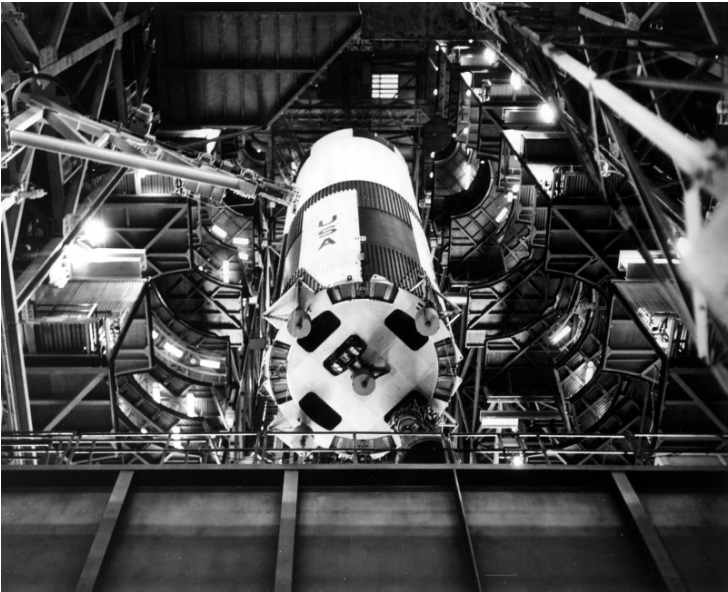

Apollo/Saturn V rocket

Description

The National Aeronautics and Space Administration Apollo/Saturn V, 500 F facilities vehicle is being erected in the Hi Bay area of the Vehicle Assembly Building. The NASA Apollo/Saturn 500 F facilities vehicle and the Apollo verification spacecraft will be used to check out the Vehicle Assembly Building, transporting the full scale vehicle on the Mobile Launcher to Complex 39 and complete checkout at the launch pad.