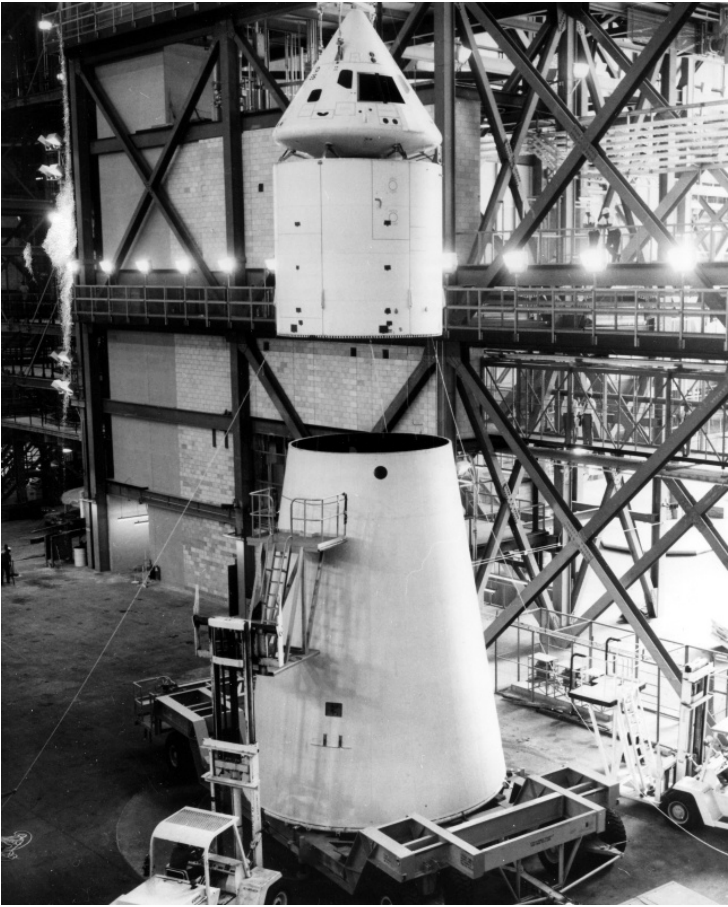

Apollo/Saturn V rocket

Description

The Apollo/Saturn V, 500 F verification spacecraft is being checked out at the National Aeronautics and Space Administration Assembly Building at the Merritt Island, Florida launch area. The NASA Apollo/Saturn 500 F facilities vehicle and the Apollo verification spacecraft will be used to check out the Vehicle Assembly Building, transporting the full scale vehicle on the Mobile Launcher to Complex 39 and complete checkout at the launch pad.