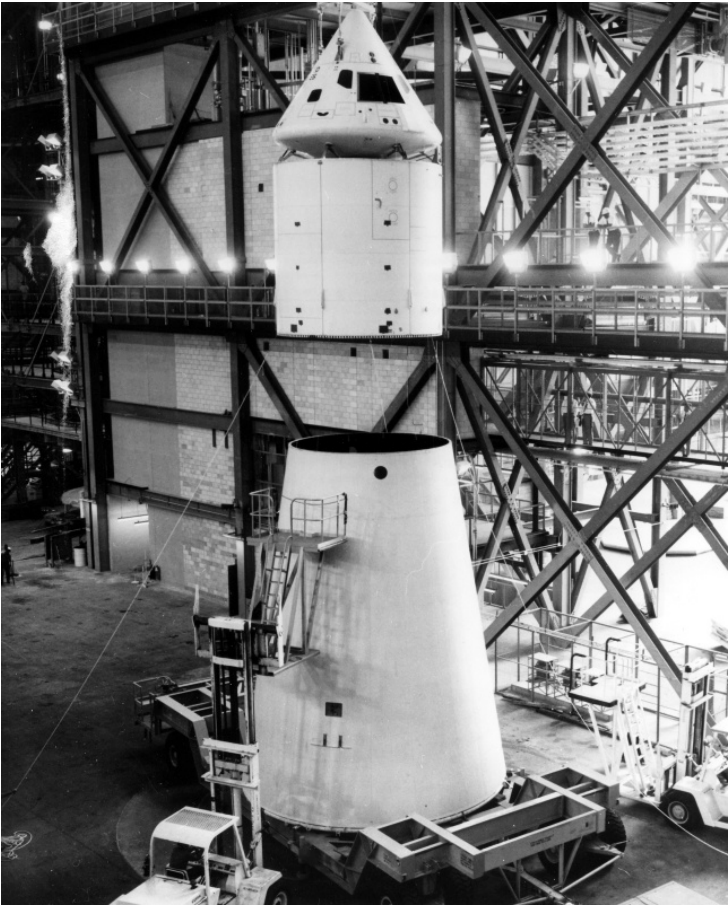

# Apollo/Saturn V rocket

## Description

The Apollo/Saturn V, 500 F verification spacecraft is being checked out at the National Aeronautics and Space Administration Assembly Building at the Merritt Island, Florida launch area. The NASA Apollo/Saturn 500 F facilities vehicle and the Apollo verification spacecraft will be used to check out the Vehicle Assembly Building, transporting the full scale vehicle on the Mobile Launcher to Complex 39 and complete checkout at the launch pad.