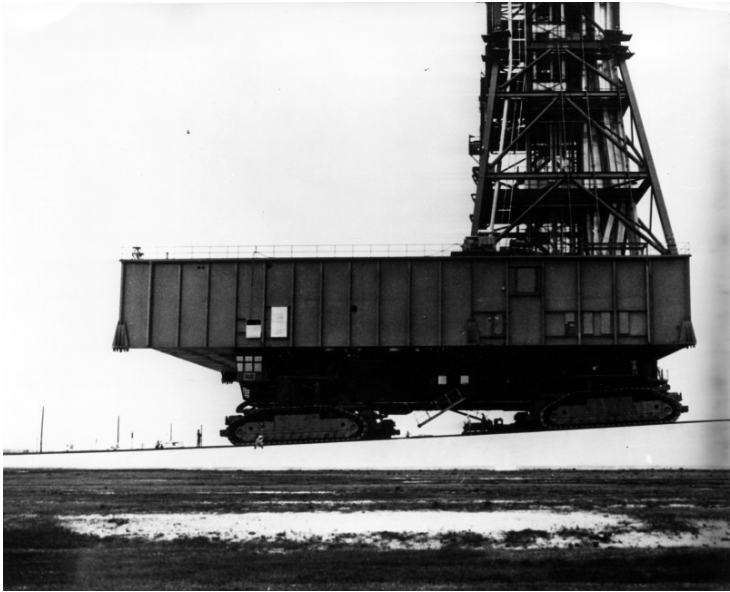

NASA's Merritt Island Launch Area

Description

A crawler transporter is shown moving on the roadway to Pad 39 at the Merritt Island, Florida Launch Area. The National Aeronautics and Space Administration giant transporter carries the 445 foot tall mobile launcher during a checkout of Saturn V facilities at the Center.