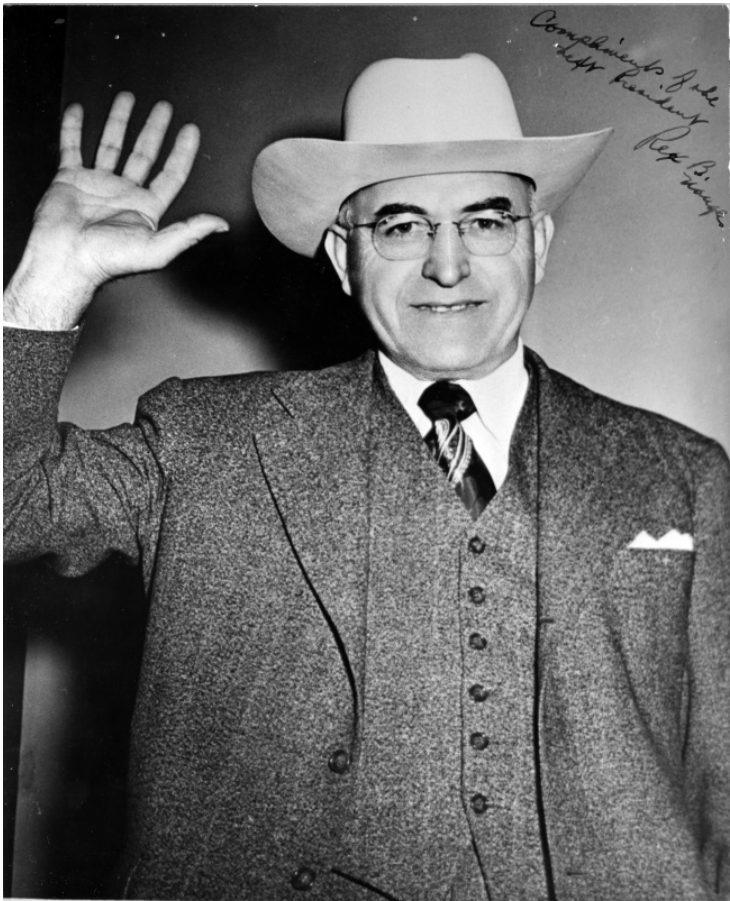

Portrait of Rex B. Nangle

Description

Portrait of Rex B. Nangle. The portrait is signed "Compliments of the next President, Rex B. Nangle." He is evidently a Truman look-alike.

Date(s)

1952

Accession Number 59-421

8x10 inches (21x26 cm) Black & White

Related Collection [White House Central Files: Official File](#)

Keywords Portraits Signatures (Writing)

HST Keywords Autographs - Nangle, Rex B.; Truman - Namesakes - Nangle, Rex B. (look-alike)