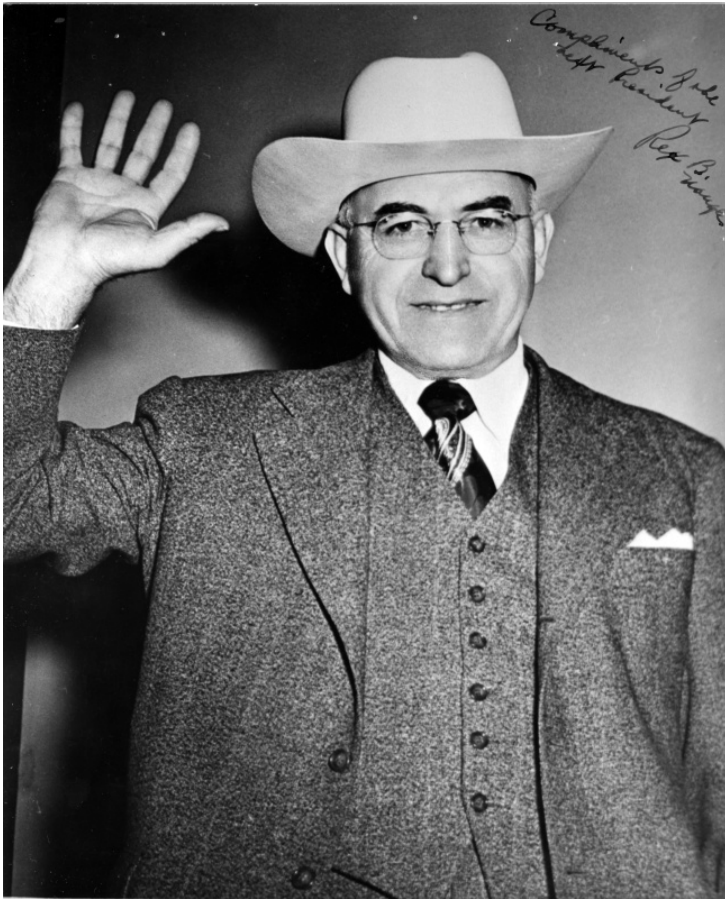

Portrait of Rex B. Nangle

Description

Portrait of Rex B. Nangle. The portrait is signed "Compliments of the next President, Rex B. Nangle." He is evidently a Truman look-alike.

Date(s)

1952

Accession Number 59-421

8x10 inches (21x26 cm) Black & White

Related Collection [White House Central Files: Official File](#)

Keywords Portraits Signatures (Writing)

HST Keywords Autographs - Nangle, Rex B.; Truman - Namesakes - Nangle, Rex B. (look-alike)