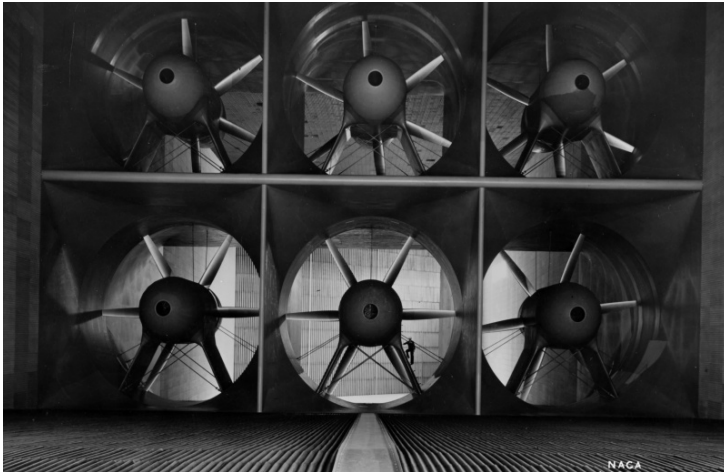

# Wind tunnel of six 6000 HP Propeller Units of 40 X 80 feet at Ames Aeronautical Laboratory, Moffett Field, California

## Description

Wind tunnel of six 6000 Horse Power Propeller Units of 40 X 80 feet at Ames Aeronautical Laboratory, Moffett Field, California.