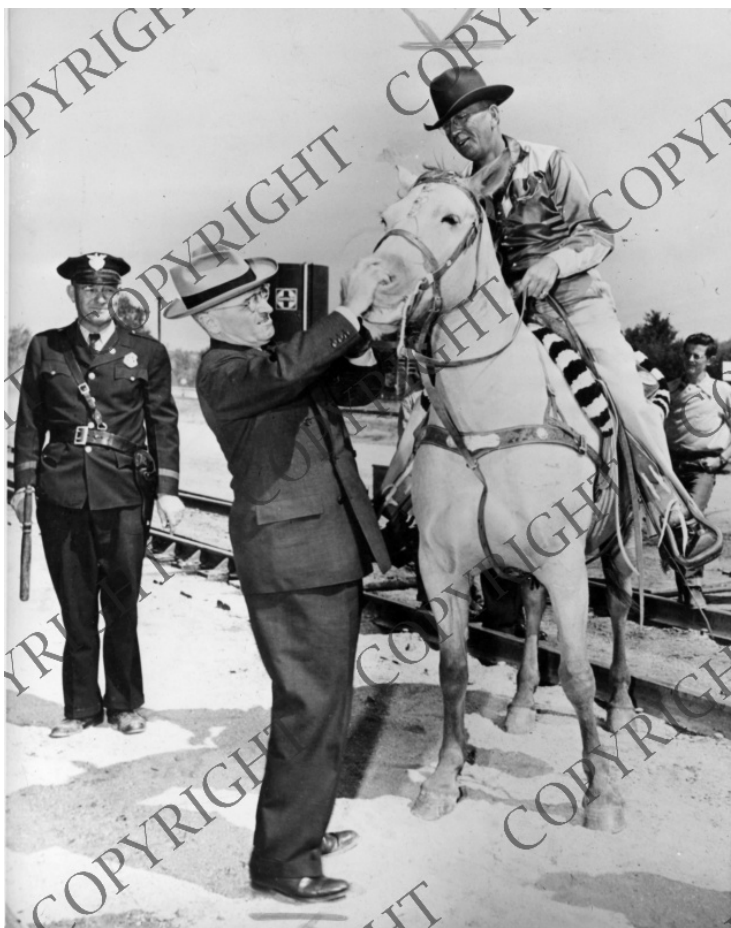

President Truman looking at a horse

Description

President Harry S. Truman is looking at a horse beside a railroad track during a campaign stop in Oklahoma. The rider, a policeman, and another man are unidentified. Donor: Dorothy Girton.

Date(s)

September 29, 1948

Accession Number
59-518

6X8 inches Black & White

Keywords Horses Presidential campaign, 1948 Presidential trips Presidents

HST Keywords Animals - Horse; Truman - Campaigns - Presidential - 1948 - General file