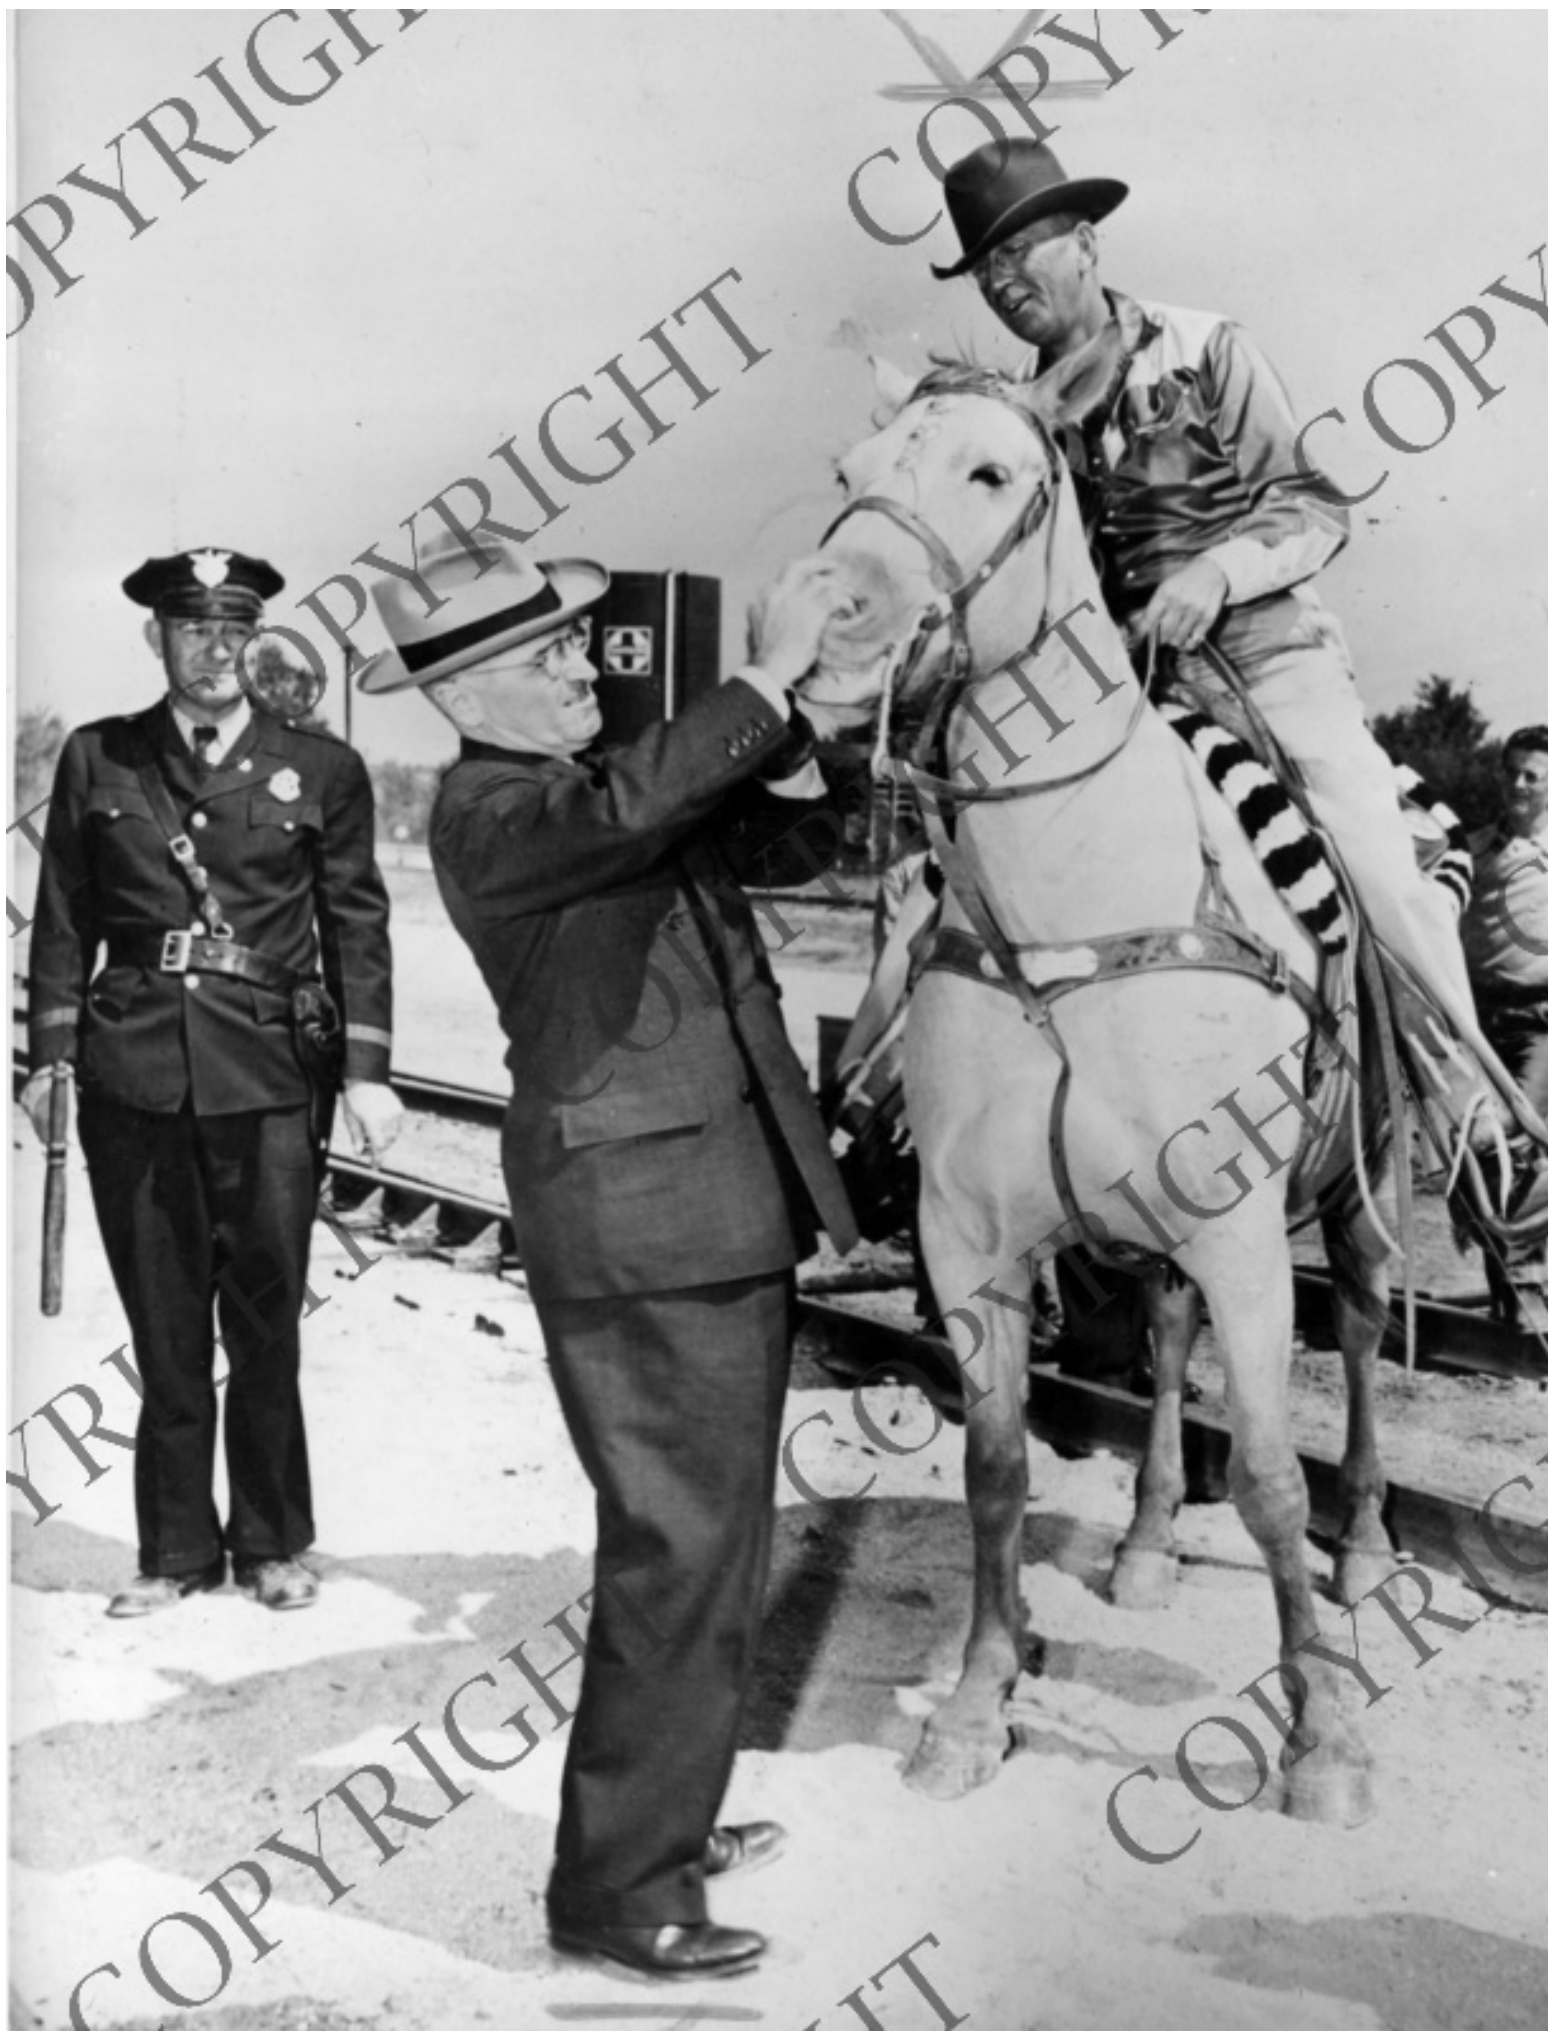

**President Truman looking at a horse**

Accession Number

59-518

**Description**

President Harry S. Truman is looking at a horse beside a railroad track during a campaign stop in Oklahoma. The rider, a policeman, and another man are unidentified. Donor: Dorothy Girton.

Date(s)

September 29, 1948

6X8 inches

Black & White

Keywords

Horses

Presidential campaign, 1948

Presidential trips

Presidents

HST Keywords

Animals - Horse; Truman - Campaigns - Presidential - 1948 - General file

People Pictured

Truman, Harry S., 1884-1972

Rights

Copyrighted - This item is copyrighted and cannot be published, reproduced, or otherwise used without the explicit permission of the copyright holder.