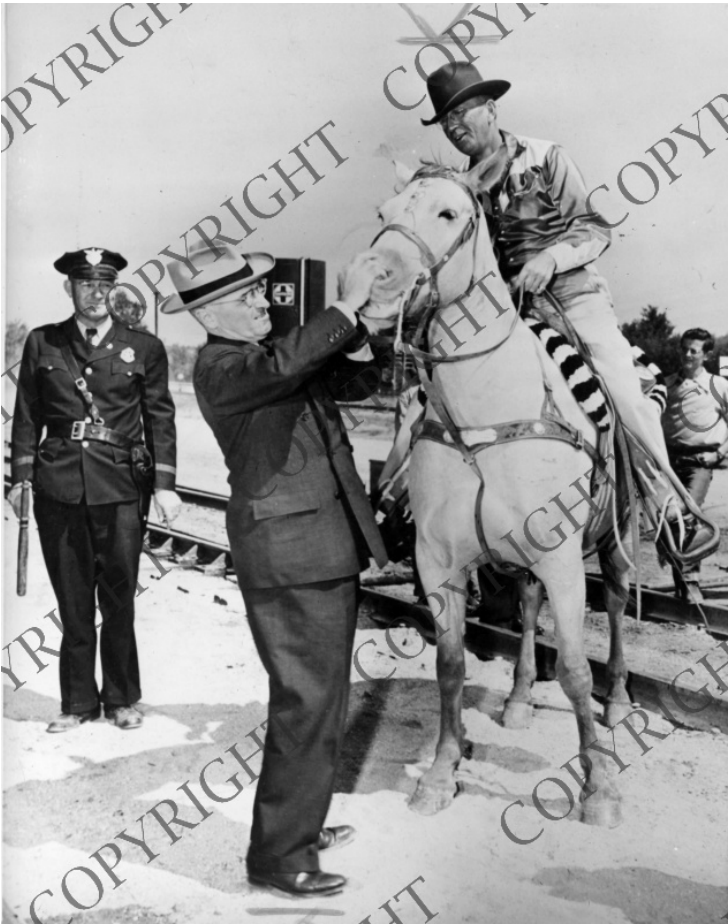

President Truman looking at a horse

Description

President Harry S. Truman is looking at a horse beside a railroad track during a campaign stop in Oklahoma. The rider, a policeman, and another man are unidentified. Donor: Dorothy Girton.

Date(s)

September 29, 1948

Accession Number

59-518

6X8 inches Black & White

Keywords Horses Presidential campaign, 1948 Presidential trips Presidents

HST Keywords Animals - Horse; Truman - Campaigns - Presidential - 1948 - General file

People Pictured Truman, Harry S., 1884-1972

Rights Copyrighted - This item is copyrighted and cannot be published, reproduced, or otherwise used without the explicit permission of the copyright holder.