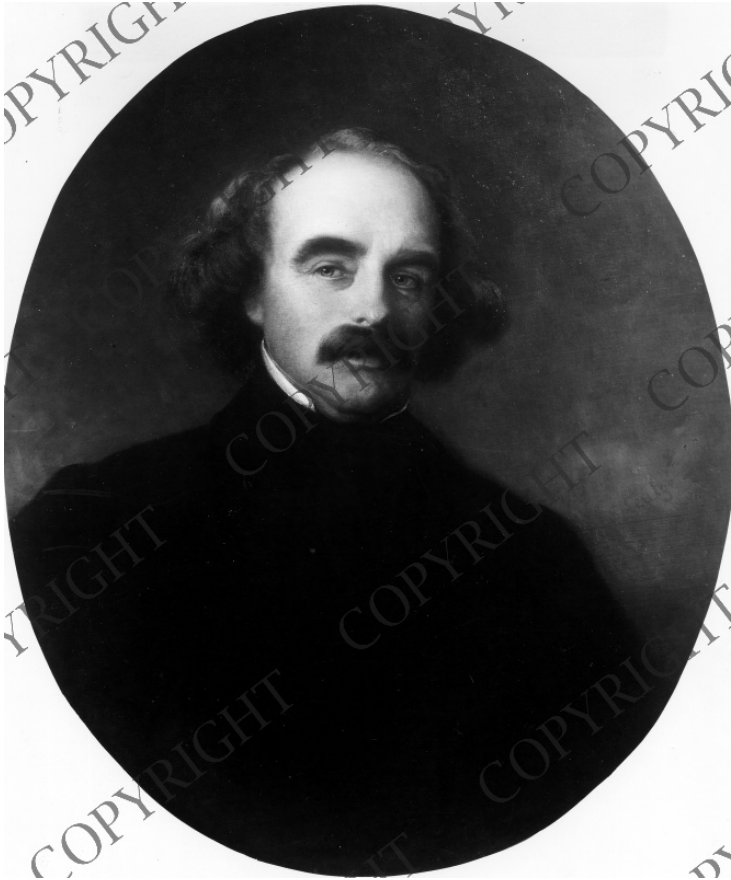

# Portrait of Nathaniel Hawthorne

## Description

This portrait of Nathaniel Hawthorne, painted by Emanuel Leutze, is in the National Gallery of Art in Washington, D.C.

## Date(s)

**Accession Number** 59-441

8x10 inches (21x26 cm)    Black & White

**Keywords** Authors

**HST Keywords** National Gallery of Art - Ref. to; Paintings - Leutze, Emanuel; Leutze, Emanuel

**Rights** Copyrighted - This item is copyrighted and cannot be published, reproduced, or otherwise used without the explicit permission of the copyright holder.