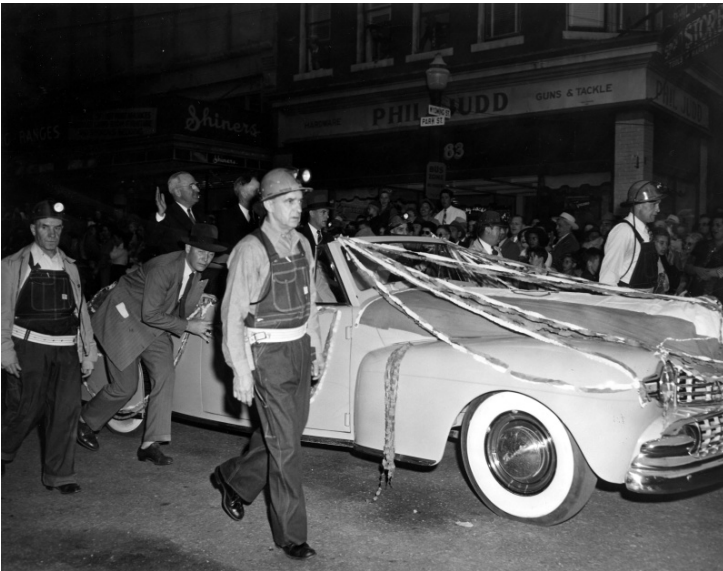

Truman in car, escorted by miners

Description

This is a picture of miners escorting President Harry S. Truman (behind the front right miner) in a car in Butte, Montana. President Truman visited Butte while on his tour of western states. See also 66-688.