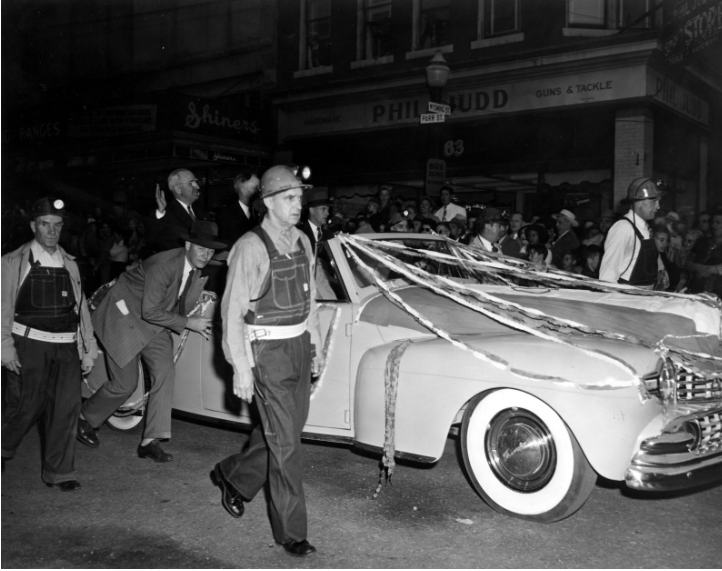

# Truman in car, escorted by miners

## Description

This is a picture of miners escorting President Harry S. Truman (behind the front right miner) in a car in Butte, Montana. President Truman visited Butte while on his tour of western states. See also 66-688.