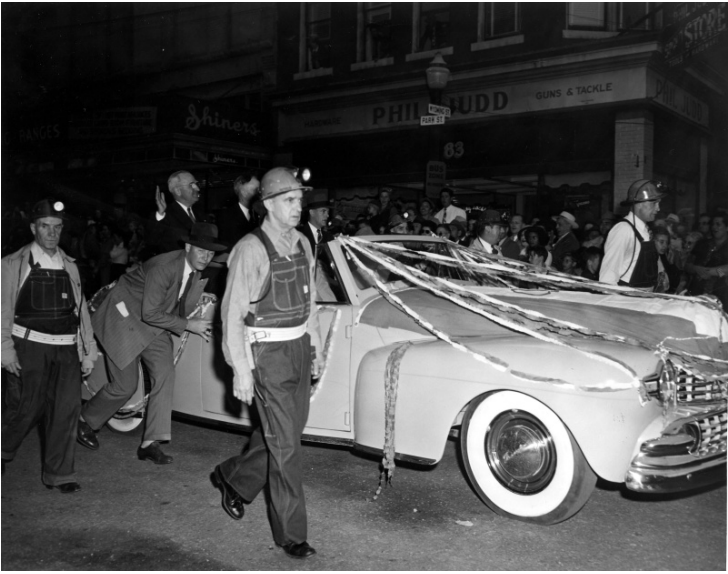

Truman in car, escorted by miners

Description

This is a picture of miners escorting President Harry S. Truman (behind the front right miner) in a car in Butte, Montana. President Truman visited Butte while on his tour of western states. See also 66-688.