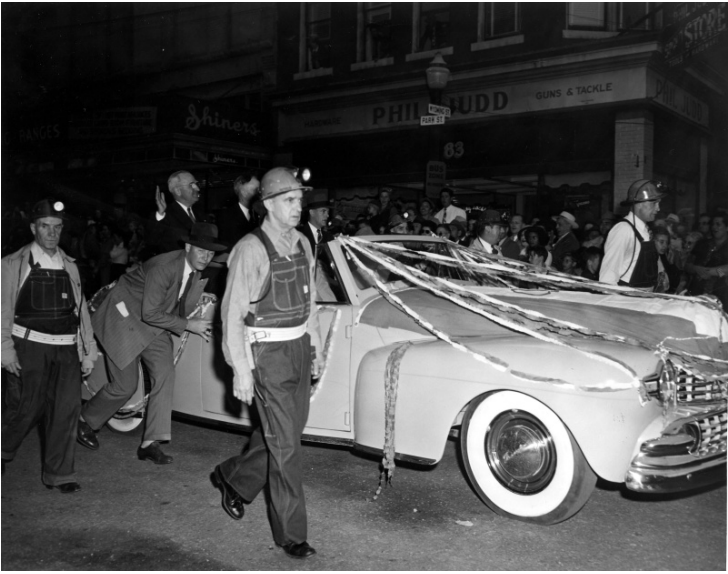

# Truman in car, escorted by miners

## Description

This is a picture of miners escorting President Harry S. Truman (behind the front right miner) in a car in Butte, Montana. President Truman visited Butte while on his tour of western states. See also 66-688.