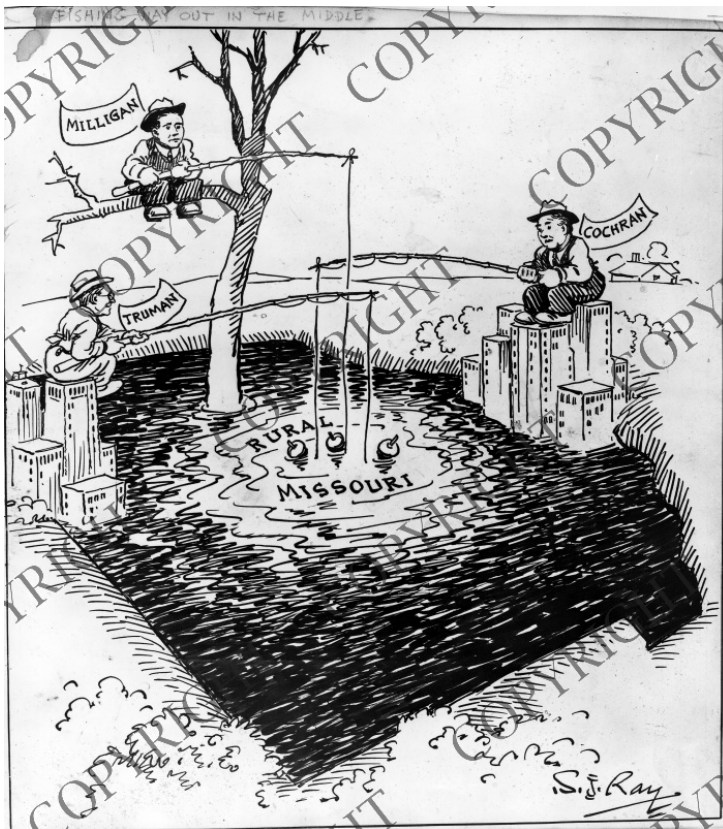

Political cartoon by S. J. Ray, referring to Harry S. Truman's 1934 Senatorial campaign

Description

Political cartoon "Fishing Way Out in the Middle" regarding Harry S. Truman's 1934 senatorial campaign. The other two people depicted are John Cochran (right) and Jacob Milligan (center), who were two of Truman opponents in the Democratic primary in 1934. Cartoon by S. J. Ray.

Date(s)

ca.

1934

Accession Number
64-548

8x10 inches (21x26 cm) Black & White

Keywords Legislators Political cartoons Primaries

HST Keywords Cochran, John - Cartoon; Milligan, Jacob - Cartoon; Truman - Campaigns - 1934 - Cartoon; Truman - Senator - First term - Cartoon