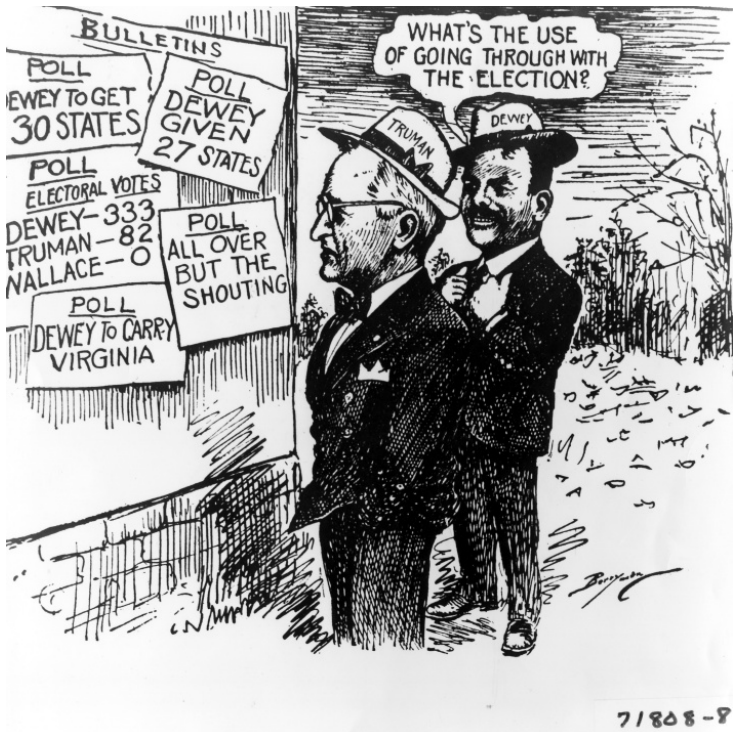

Political Cartoon by Clifford Berryman, "Little White Lies"

LITTLE WHITE LIES
Cartoon from "Campaign of '48" Star Cartoons, by Evening Star, Washington, D. C.

Description

This photograph of a political cartoon by Clifford K. Berryman depicts President Harry S. Truman looking at a bulletin board of polls favoring Governor Thomas E. Dewey. Dewey, who is standing next to Truman, says "What's the use of going through with the election?". From "Campaign of '48" by the Washington Evening Star. From: Album, Inaugural Events

Date(s)

1948

Accession Number 71-808-8

8x10 inches (21x26 cm) Black & White

Keywords Political cartoons Presidential campaign, 1948 Presidential candidates Presidents

HST Keywords Cartoon - Berryman, Clifford; Cartoon - General File - Washington Evening Star; Truman - Campaign - Presidential - 1948 - General - Cartoons; Berryman, Jim; Dewey, Thomas E. - Campaign 1948 - Cartoons