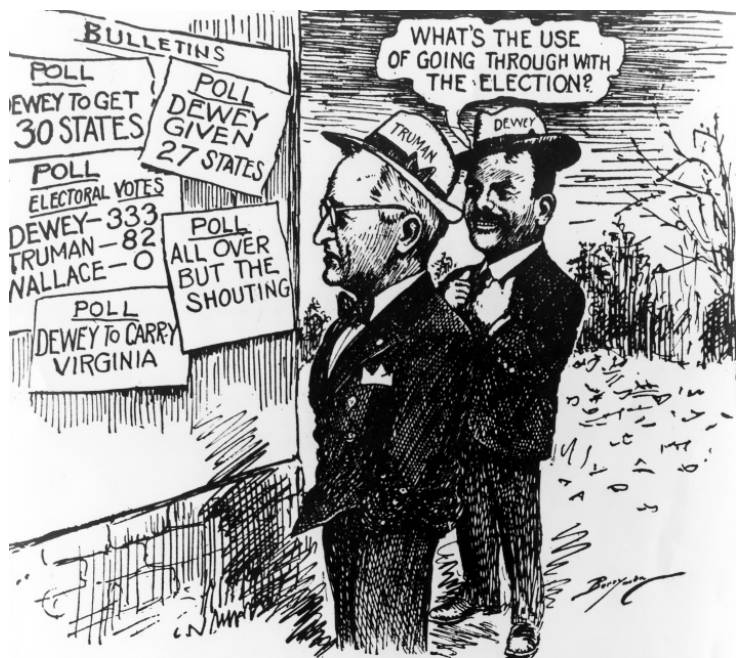

Political Cartoon by Clifford Berryman, "Little White Lies"

Description

This photograph of a political cartoon by Clifford K. Berryman depicts President Harry S. Truman looking at a bulletin board of polls favoring Governor Thomas E. Dewey. Dewey, who is standing next to Truman, says "What's the use of going through with the election?". From "Campaign of '48" by the Washington Evening Star. From: Album, Inaugural Events

Date(s)

1948

LITTLE WHITE LIES

Accession Number 71-808-8

8x10 inches (21x26 cm) Black & White

Keywords Political cartoons Presidential campaign, 1948 Presidential candidates Presidents

HST Keywords Cartoon - Berryman, Clifford; Cartoon - General File - Washington Evening Star; Truman - Campaign - Presidential - 1948 - General - Cartoons; Berryman, Jim; Dewey, Thomas E. - Campaign 1948 - Cartoons

People Pictured Dewey, Thomas E. (Thomas Edmund), 1902-1971 Truman, Harry S., 1884-1972

Rights Public Domain - This item is in the public domain and can be used freely without further permission.

Note: If you use this image, rights assessment and attribution are your responsibility.

Credit: Washington Evening Star Harry S. Truman Library & Museum.

Attention media: Please make note of this item's accession number. Print out this page and retain it for your permissions records before downloading this image file for possible publication. Library staff cannot sign permissions forms or provide additional paperwork. The Library charges no usage fees for downloaded images.