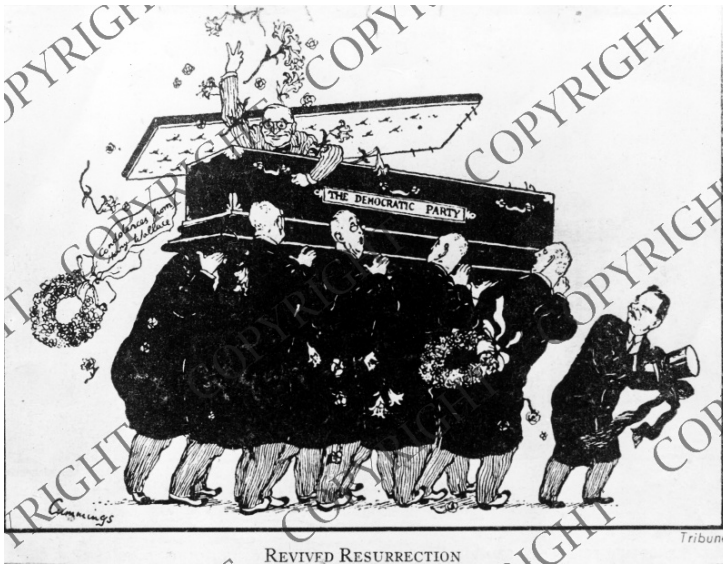

Revived Resurrection political cartoon

Description

Cartoon by Cummings showing President Harry S. Truman opening the lid of a coffin labeled "The Democratic Party" which is being carried by pall bearers, led by Thomas Dewey, who is looking back, startled. A wreath, labeled "Condolences from Henry Wallace" is falling from the coffin.