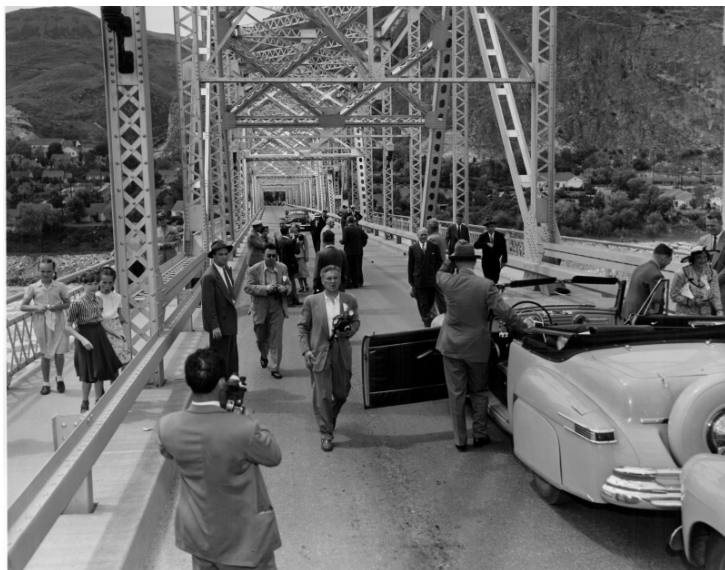

# Harry S. Truman with Bess, Margaret, and others at Grand Coulee Dam

**Accession Number** 59-229

8x10 inches (21x26 cm)    Black & White

**Keywords** Bridges    Children of presidents    Dams    First ladies    Presidential campaign trips    Presidential campaign, 1948  
Presidents

## **Description**

During their visit to the Grand Coulee Dam, the Trumans stop on a bridge. This is from a series of photographs of President Truman's western trip.