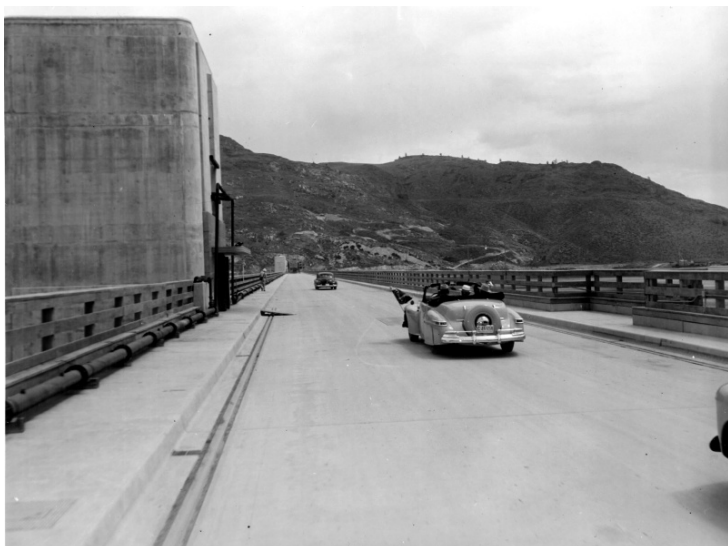

# Truman's car on bridge of Grand Coulee Dam

## Description

President Harry S. Truman's official car on the bridge of the Grand Coulee Dam, taken during the President's visit to the dam. President Truman is not in this picture.

Date(s)

June 9, 1948