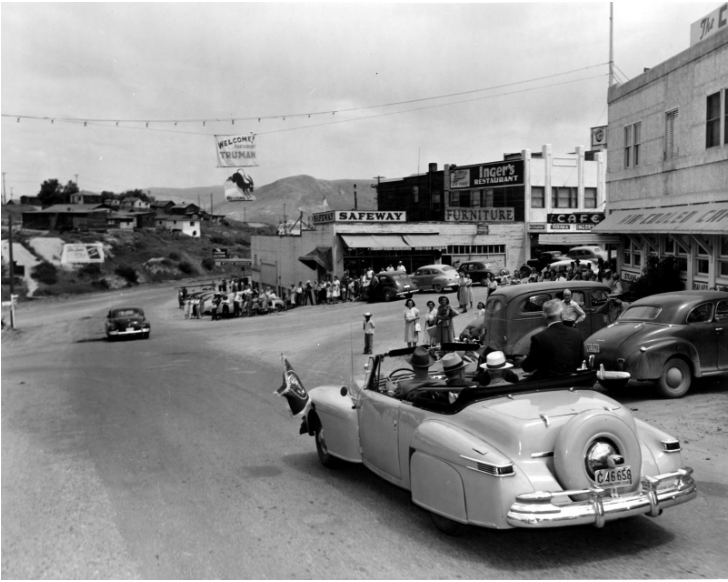

Truman During Visit to Grand Coulee Dam Area

Accession Number 59-242

8x10 inches (21x26 cm) Black & White

Keywords Automobiles Dams Presidential trips Presidents

HST Keywords Automobiles - Truman in; Dams - Grand Coulee Dam; Grand Coulee Dam; Truman - Campaigns - Presidential - 1948 - Other - Washington; Truman - Trips - Western - 1948

Description

President Harry S. Truman traveling (sitting on back of seat, back turned) in his official car during his visit to the Grand Coulee Dam area. The President's car is headed northwest on Spokane Way in Grand Coulee, Washington. The car is approaching the intersection of Spokane Way and Main Street.