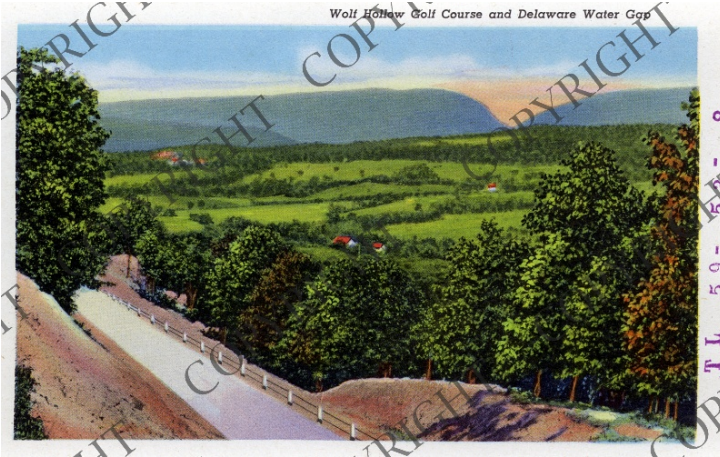

Wolf Hollow Golf Course and Delaware Water Gap in Pennsylvania

Accession Number 59-53-8

4.25x6 inches Color

Keywords Landscape Water Collectibles

HST Keywords Pennsylvania, Delaware Water Gap

Rights Copyrighted - This item is copyrighted and cannot be published, reproduced, or otherwise used without the explicit permission of the copyright holder.

Description

Postcard picturing the Wolf Hollow Golf Course and the Delaware Water Gap addressed to former president Harry S. Truman from Walter von Broock, Sparta, New Jersey, 9/5/54. Part of a postcard booklet containing eighteen postcards. Copyright 1937.