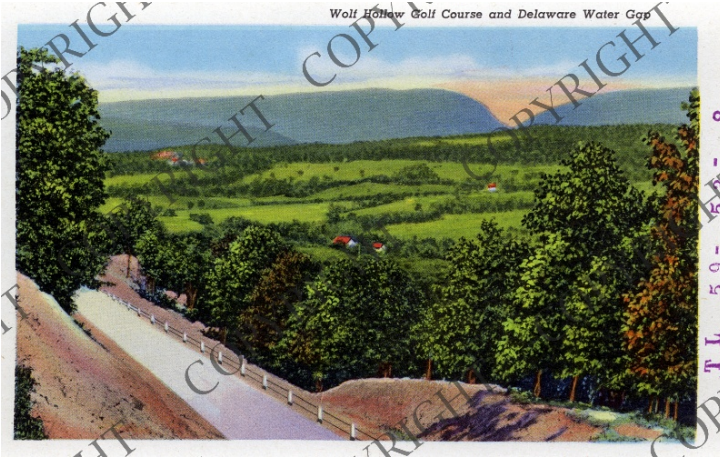

Wolf Hollow Golf Course and Delaware Water Gap in Pennsylvania

Description

Postcard picturing the Wolf Hollow Golf Course and the Delaware Water Gap addressed to former president Harry S. Truman from Walter von Brook, Sparta, New Jersey, 9/5/54. Part of a postcard booklet containing eighteen postcards. Copyright 1937.

Date(s)

1937

Accession Number

59-53-8

4.25x6 inches Color

Keywords Landscape Water Collectibles

HST Keywords Pennsylvania, Delaware Water Gap

Rights Copyrighted - This item is copyrighted and cannot be published, reproduced, or otherwise used without the explicit permission of the copyright holder.