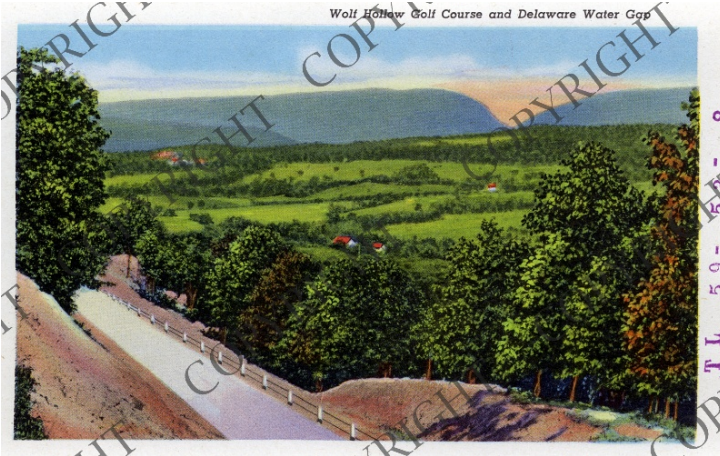

# Wolf Hollow Golf Course and Delaware Water Gap in Pennsylvania

## Description

Postcard picturing the Wolf Hollow Golf Course and the Delaware Water Gap addressed to former president Harry S. Truman from Walter von Broock, Sparta, New Jersey, 9/5/54. Part of a postcard booklet containing eighteen postcards. Copyright 1937.

Date(s)

1937

Accession Number

59-53-8

4.25x6 inches Color

Keywords Landscape Water Collectibles

HST Keywords Pennsylvania, Delaware Water Gap

Rights Copyrighted - This item is copyrighted and cannot be published, reproduced, or otherwise used without the explicit permission of the copyright holder.