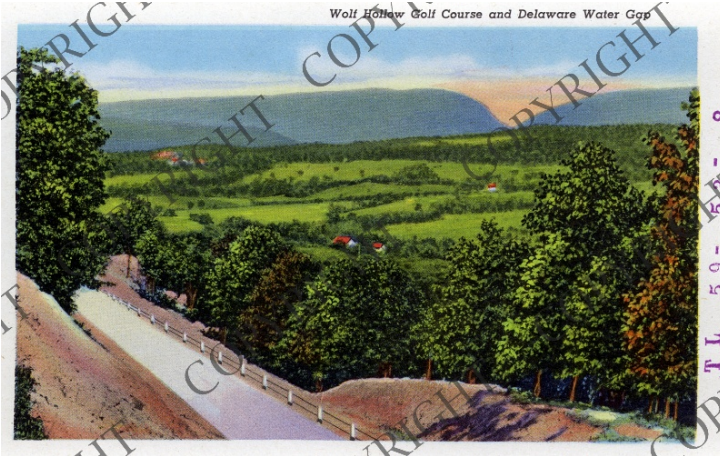

Wolf Hollow Golf Course and Delaware Water Gap in Pennsylvania

Accession Number 59-53-8

4.25x6 inches Color

Keywords Landscape Water Collectibles

HST Keywords Pennsylvania, Delaware Water Gap

Rights Copyrighted - This item is copyrighted and cannot be published, reproduced, or otherwise used without the explicit permission of the copyright holder.

Description

Postcard picturing the Wolf Hollow Golf Course and the Delaware Water Gap addressed to former president Harry S. Truman from Walter von Broock, Sparta, New Jersey, 9/5/54. Part of a postcard booklet containing eighteen postcards. Copyright 1937.