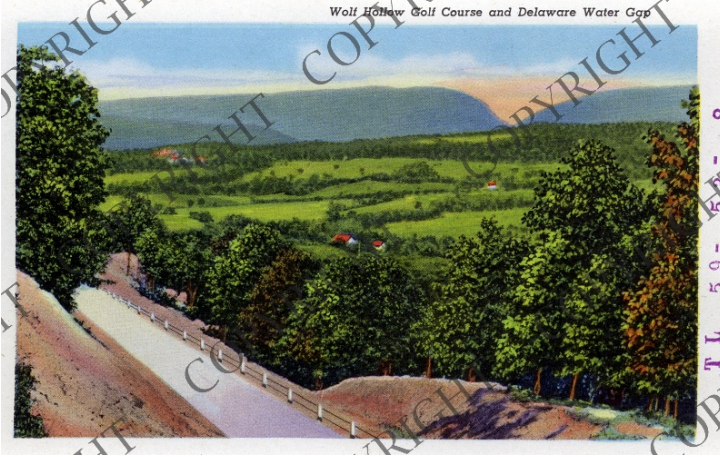

# Wolf Hollow Golf Course and Delaware Water Gap in Pennsylvania

## Description

Postcard picturing the Wolf Hollow Golf Course and the Delaware Water Gap addressed to former president Harry S. Truman from Walter von Brook, Sparta, New Jersey, 9/5/54. Part of a postcard booklet containing eighteen postcards. Copyright 1937.

Date(s)

1937

Accession Number

59-53-8

4.25x6 inches Color

Keywords Landscape Water Collectibles

HST Keywords Pennsylvania, Delaware Water Gap

Rights Copyrighted - This item is copyrighted and cannot be published, reproduced, or otherwise used without the explicit permission of the copyright holder.