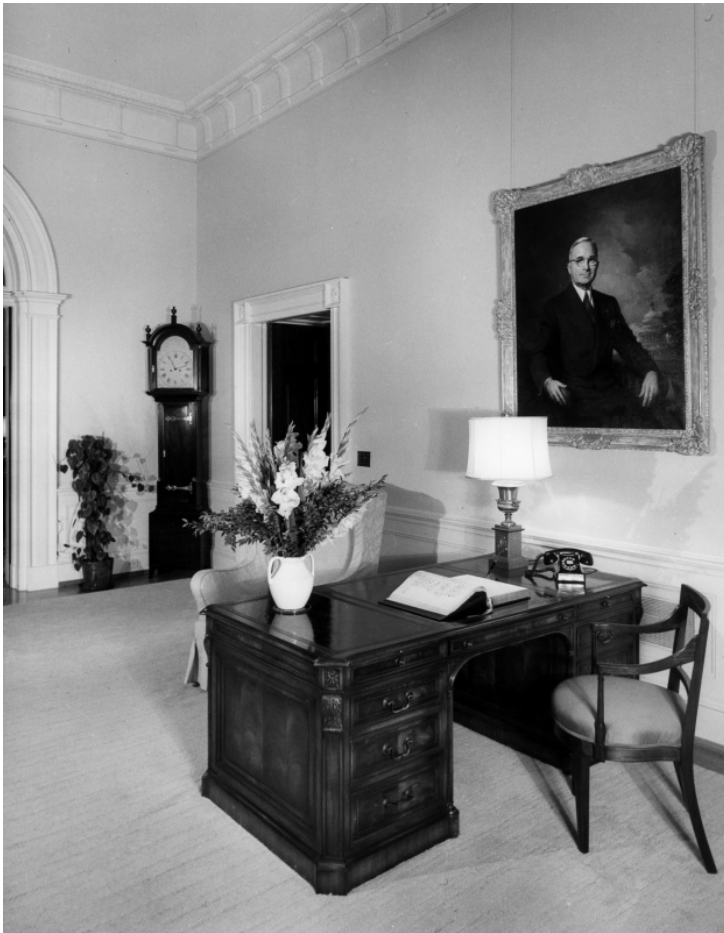

View of Center Hall at the White House

Description

Photo of a View of Center Hall at the White House, from an album of photographs by Abbie Rowe of the White House after 1949 renovation. A portrait of Harry S. Truman is visible.

Date(s)

July 31, 1952

Accession Number 82-57-107

8x10 inches (21x26 cm) Black & White

Keywords Building repair and reconstruction Dwellings Presidential residences

HST Keywords White House - Rooms - Center Hall