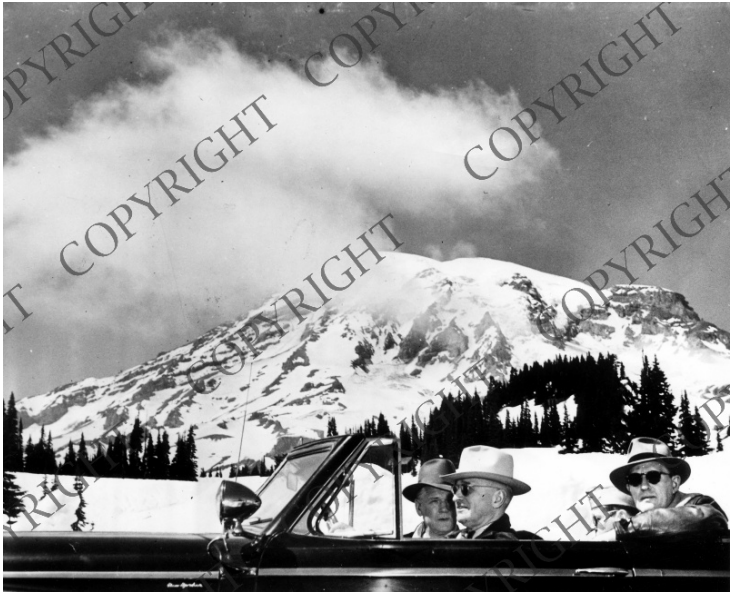

# Truman driving through Washington State

## Description

President Harry S. Truman (behind the wheel), halts automobile before a panoramic view of Mount Rainier during his visit to Mount Rainier National Park. In the car with President Truman are his host, Governor Mon Wallgren and Colonel Harry H. Vaughan, the President's military aide.