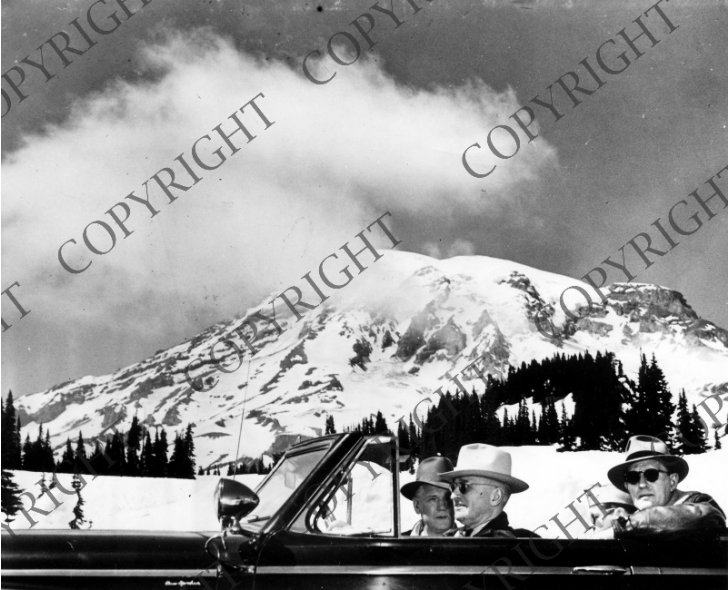

# Truman driving through Washington State

## Description

President Harry S. Truman (behind the wheel), halts automobile before a panoramic view of Mount Rainier during his visit to Mount Rainier National Park. In the car with President Truman are his host, Governor Mon Wallgren and Colonel Harry H. Vaughan, the President's military aide.