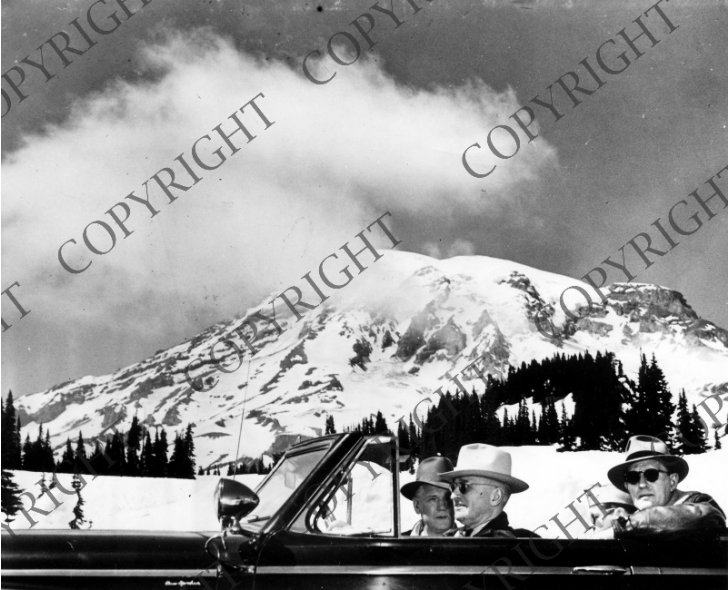

Truman driving through Washington State

Description

President Harry S. Truman (behind the wheel), halts automobile before a panoramic view of Mount Rainier during his visit to Mount Rainier National Park. In the car with President Truman are his host, Governor Mon Wallgren and Colonel Harry H. Vaughan, the President's military aide.