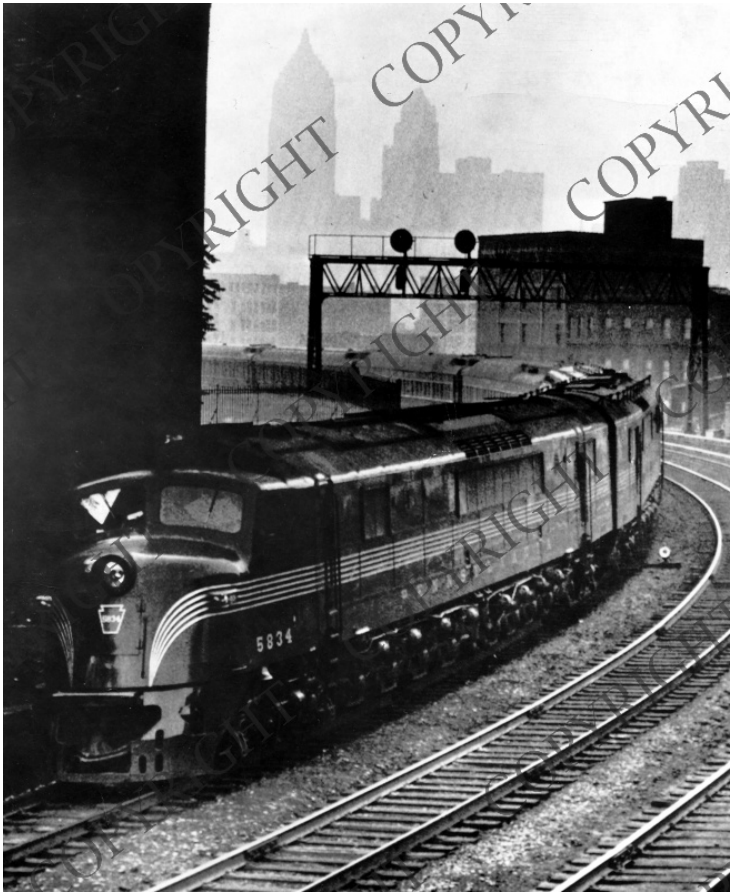

President Truman's campaign train

Description

President Harry S. Truman's sixteen car special train gliding out of Pittsburgh after making its first brief stop of an 18-state swing that will take him as far as Oregon. Donor: Chicago Sun-Times

Date(s)

June 4, 1948

Accession Number 70-1083

7.5x10 inches Black & White

Keywords Railroads Presidential campaign, 1948

HST Keywords Truman - Campaigns - Presidential - 1948 - Pennsylvania, Pittsburgh; Trains - Truman - 1948; Pennsylvania, Pittsburgh