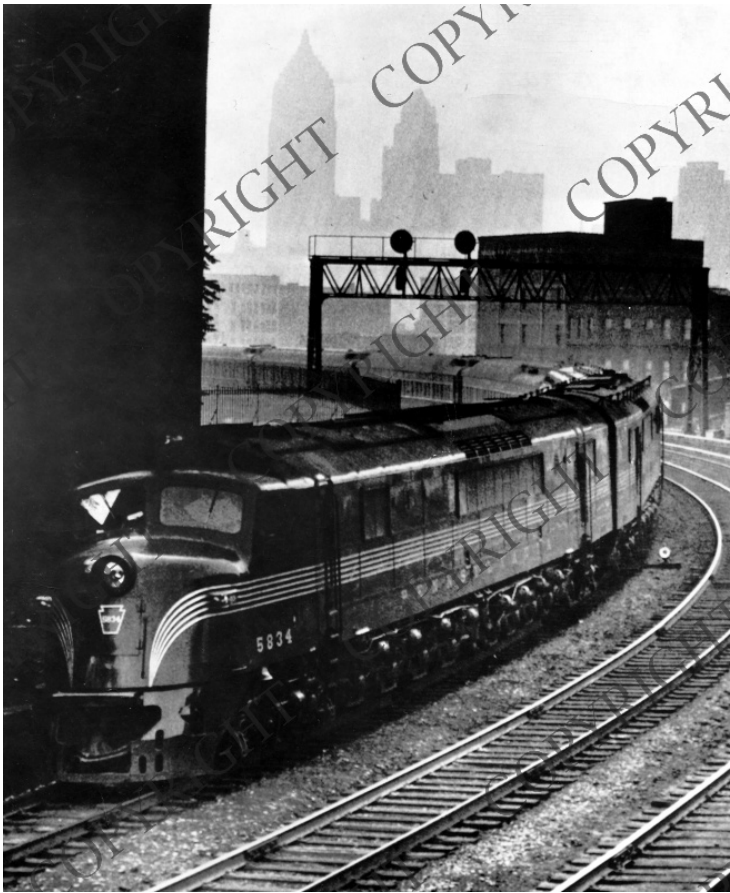

President Truman's campaign train

Description

President Harry S. Truman's sixteen car special train gliding out of Pittsburgh after making its first brief stop of an 18-state swing that will take him as far as Oregon. Donor: Chicago Sun-Times

Date(s)

June 4, 1948

Accession Number 70-1083

7.5x10 inches Black & White

Keywords Railroads Presidential campaign, 1948

HST Keywords Truman - Campaigns - Presidential - 1948 - Pennsylvania, Pittsburgh; Trains - Truman - 1948; Pennsylvania, Pittsburgh