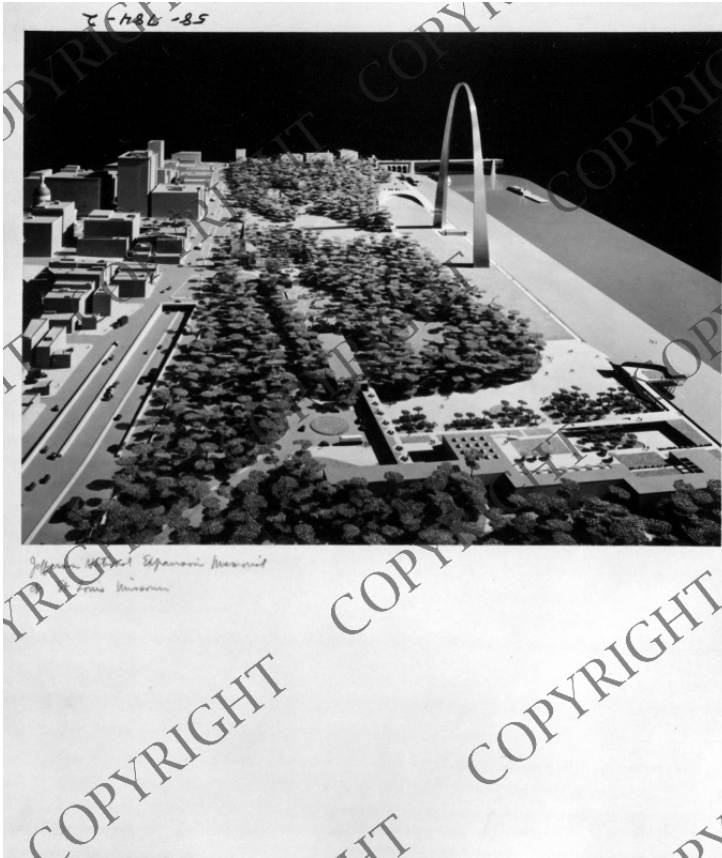

# Model of Jefferson National Expansion Memorial

## Description

Photo of conceptual model of the Jefferson National Expansion Memorial ("the Arch") at St. Louis, Missouri. Original is oversize.

Date(s)

ca.

1950

Accession Number

58-784-02

8x10 inches (21x26 cm)      Black & White