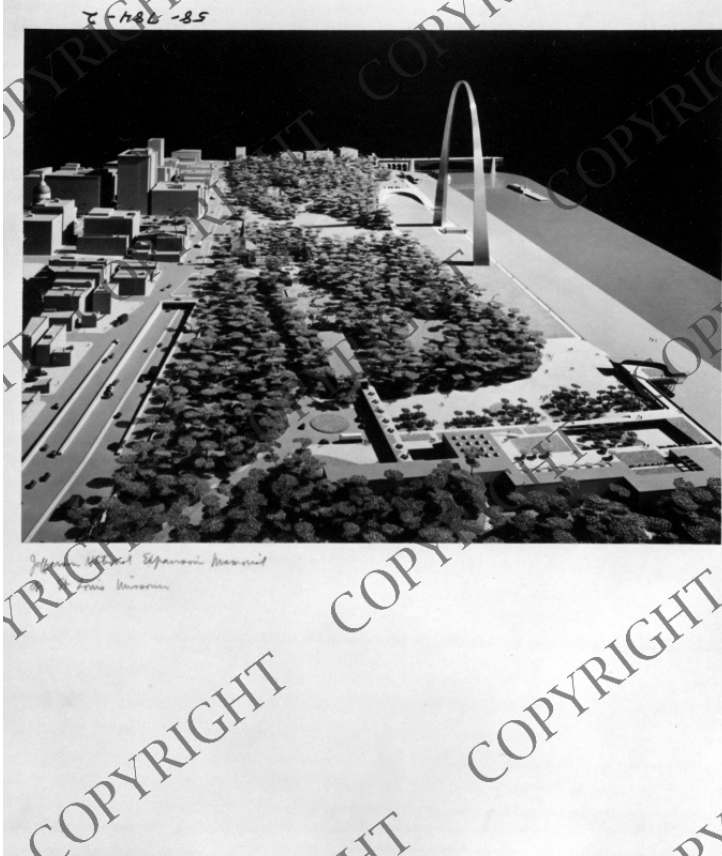

Model of Jefferson National Expansion Memorial

Description

Photo of conceptual model of the Jefferson National Expansion Memorial ("the Arch") at St. Louis, Missouri. Original is oversize.

Date(s)

ca.
1950

Accession Number 58-784-02

8x10 inches (21x26 cm) Black & White

Keywords Monuments

HST Keywords Jefferson National Expansion Memorial; Missouri - Cities - St. Louis

Rights Copyrighted - This item is copyrighted and cannot be published, reproduced, or otherwise used without the explicit permission of the copyright holder.