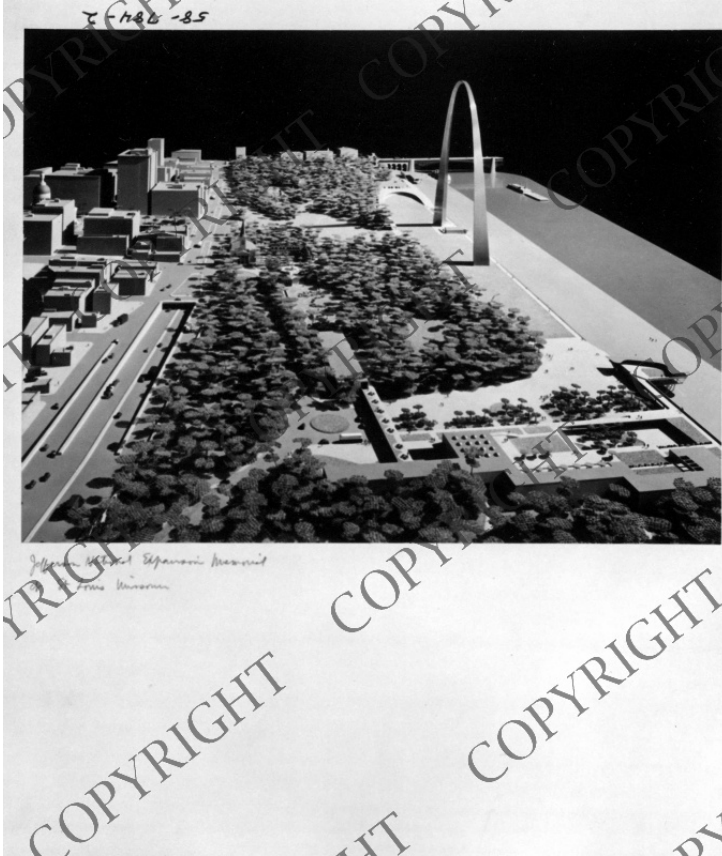

# Model of Jefferson National Expansion Memorial

## Description

Photo of conceptual model of the Jefferson National Expansion Memorial ("the Arch") at St. Louis, Missouri. Original is oversize.

## Date(s)

ca.  
1950

**Accession Number** 58-784-02

8x10 inches (21x26 cm)      Black & White

**Keywords** Monuments

**HST Keywords** Jefferson National Expansion Memorial; Missouri - Cities - St. Louis

**Rights** Copyrighted - This item is copyrighted and cannot be published, reproduced, or otherwise used without the explicit permission of the copyright holder.