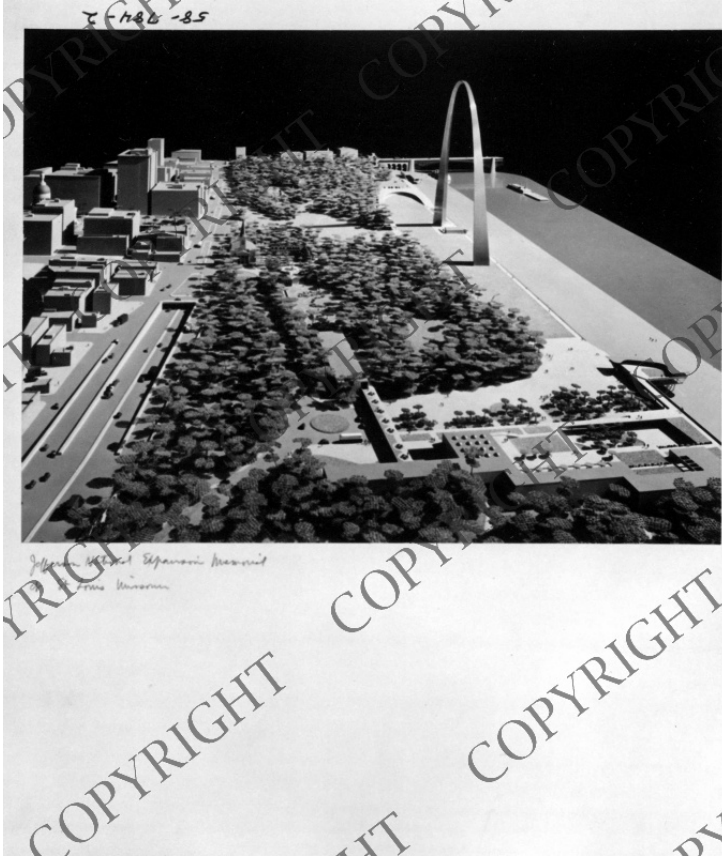

Model of Jefferson National Expansion Memorial

Description

Photo of conceptual model of the Jefferson National Expansion Memorial ("the Arch") at St. Louis, Missouri. Original is oversize.

Date(s)

ca.

1950

Accession Number

58-784-02

8x10 inches (21x26 cm) Black & White

Keywords Monuments

HST Keywords Jefferson National Expansion Memorial; Missouri - Cities - St. Louis

Rights Copyrighted - This item is copyrighted and cannot be published, reproduced, or otherwise used without the explicit permission of the copyright holder.