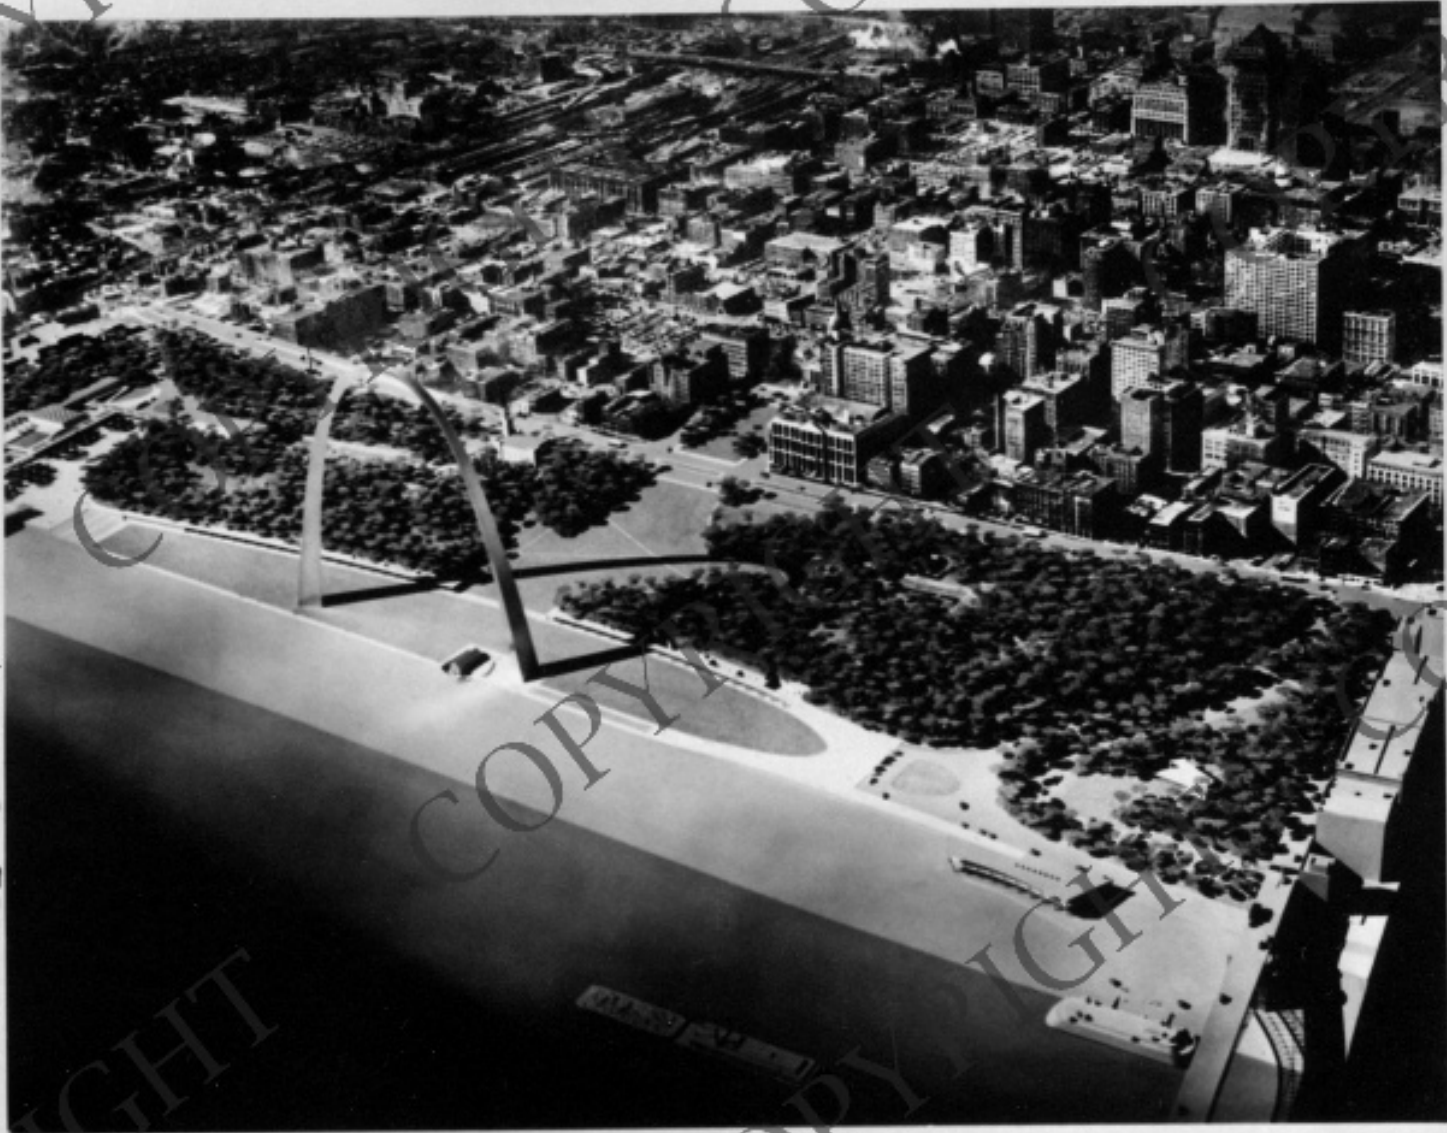

Jefferson National Expansion Memorial

1-48L-85

St. Louis National Spanish Memorial
at St. Louis, Missouri.

Accession Number

58-784-01

Description

Aerial photos of the Jefferson National Expansion Memorial ("the Arch") at St. Louis, Missouri. Original is oversized.

Date(s)

ca.

1950

8x10 inches (21x26 cm)

Black & White

Keywords

Monuments

HST Keywords