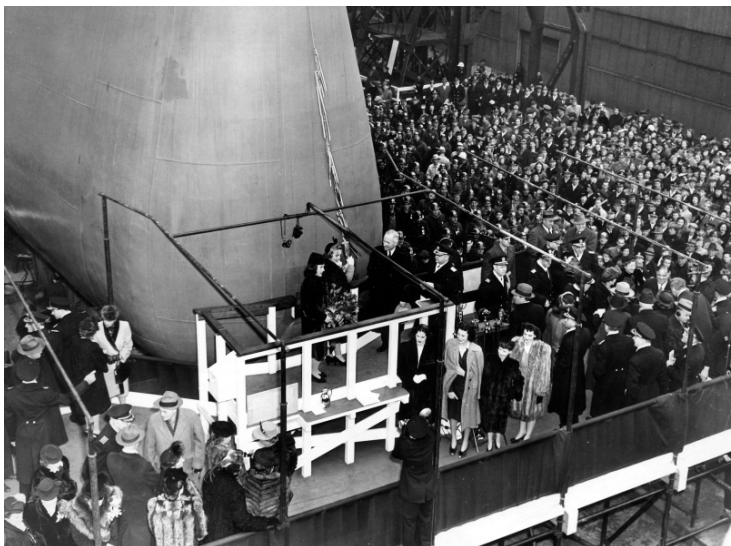

Truman Family at the Launching of the USS Missouri

Description

Senator Harry S. Truman, daughter Margaret Truman, wife Bess Truman, and Rear Admiral Monroe Kelly at the christening and launching of the battleship USS Missouri.

Date(s)

January 29, 1944

Accession Number

58-769-13

8x10 inches (21x26 cm) Black & White

Keywords Battleships Dedication services Legislators Naval officers Shipyards

HST Keywords Ships - USS Missouri - Launching; Truman - Ships - USS Missouri - Launching; Truman, Margaret - Christening - Ships - USS Missouri; Truman, Bess - Dedications - Christenings