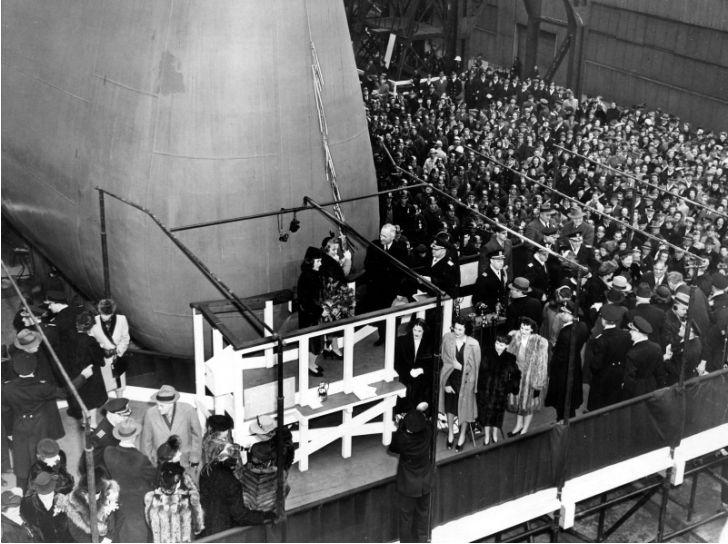

Truman Family at the Launching of the USS Missouri

Description

Senator Harry S. Truman, daughter Margaret Truman, wife Bess Truman, and Rear Admiral Monroe Kelly at the christening and launching of the battleship USS Missouri.

Date(s)

January 29, 1944

Accession Number 58-769-13

8x10 inches (21x26 cm) Black & White

Keywords Battleships Dedication services Legislators Naval officers Shipyards

HST Keywords Ships - USS Missouri - Launching; Truman - Ships - USS Missouri - Launching; Truman, Margaret - Christening - Ships - USS Missouri; Truman, Bess - Dedications - Christenings