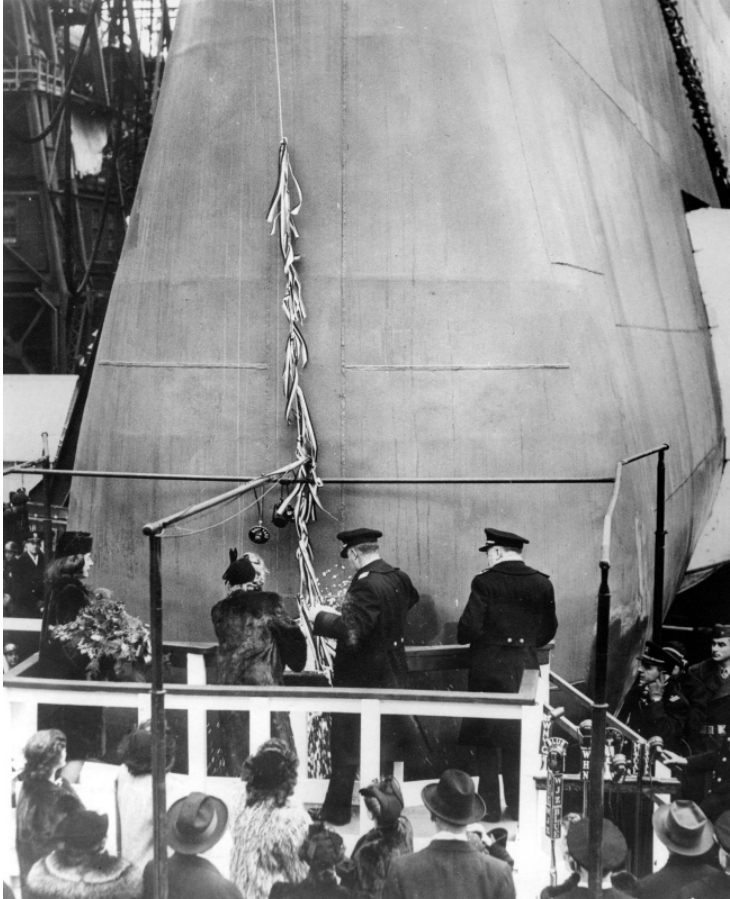

Margaret Truman and Naval Officers Christening the USS Missouri

Description

Margaret Truman (second from left), Rear Admiral Monroe Kelly, and Vice Admiral Herbert F. Leary during christening ceremonies for the USS Missouri. The woman to the left of Margaret Truman is Jane Tunstall Lingo. Others are unidentified.

Date(s)

January 29, 1944

Accession Number

58-769-03

9.5x7.5 inches Black & White

Keywords Battleships Dedications (Monuments, etc.) Naval officers Shipyards

HST Keywords Ships - USS Missouri - Launching; Truman - Ships - USS Missouri - Launching; Truman, Margaret - Christening - Ships - USS Missouri