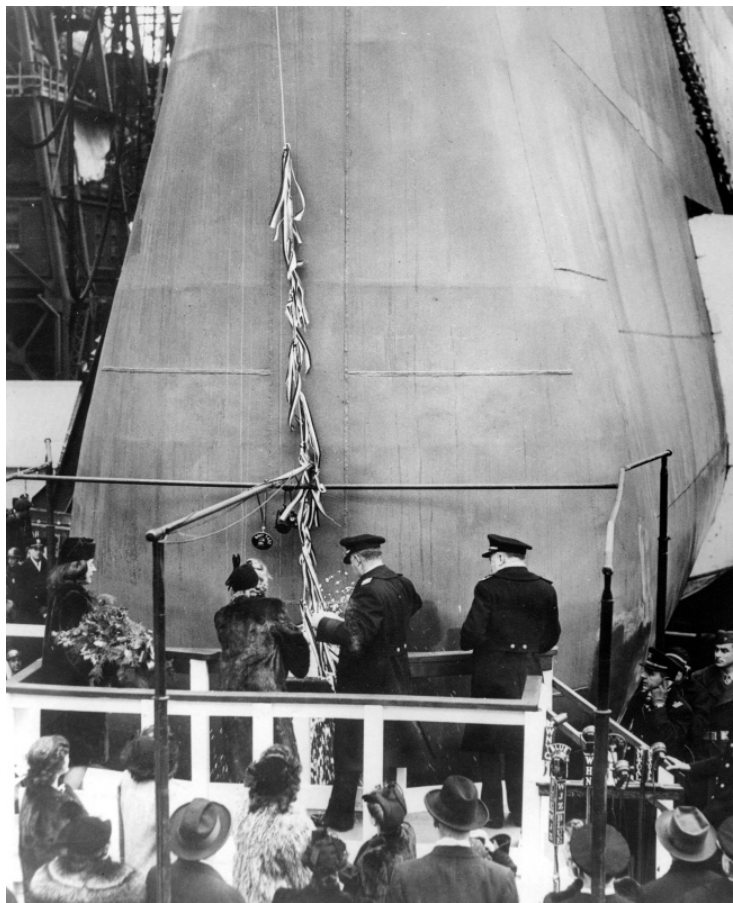

# Margaret Truman and Naval Officers Christening the USS Missouri

## Description

Margaret Truman (second from left), Rear Admiral Monroe Kelly, and Vice Admiral Herbert F. Leary during christening ceremonies for the USS Missouri. The woman to the left of Margaret Truman is Jane Tunstall Lingo. Others are unidentified.