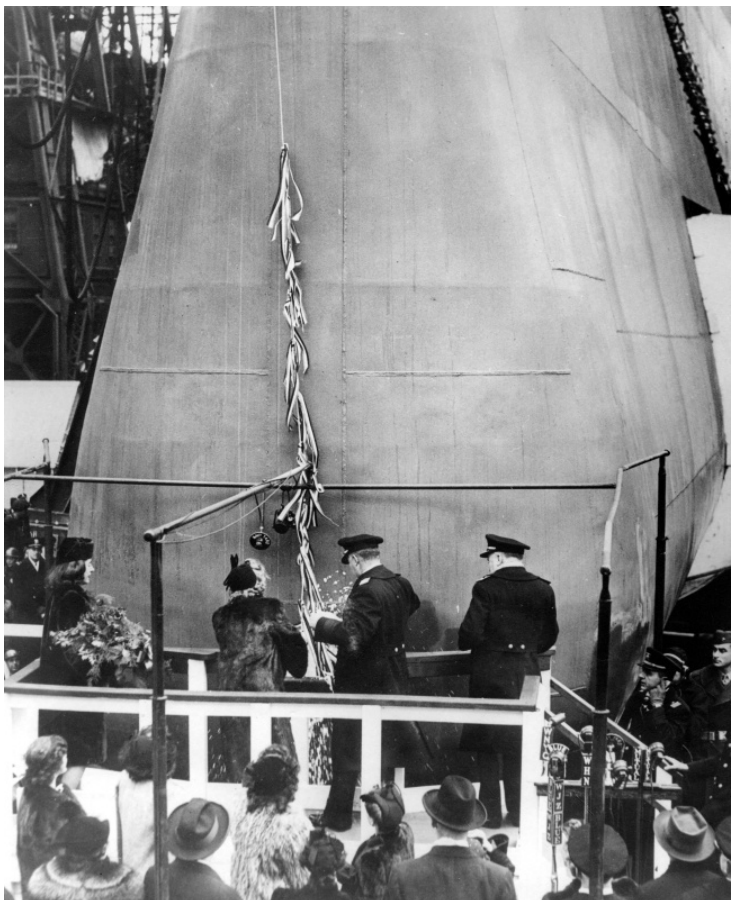

Margaret Truman and Naval Officers Christening the USS Missouri

Description

Margaret Truman (second from left), Rear Admiral Monroe Kelly, and Vice Admiral Herbert F. Leary during christening ceremonies for the USS Missouri. The woman to the left of Margaret Truman is Jane Tunstall Lingo. Others are unidentified.

Date(s)

January 29, 1944

Accession Number

58-769-03

9.5x7.5 inches Black & White

Keywords Battleships Dedications (Monuments, etc.) Naval officers Shipyards

HST Keywords Ships - USS Missouri - Launching; Truman - Ships - USS Missouri - Launching; Truman, Margaret - Christening - Ships - USS Missouri