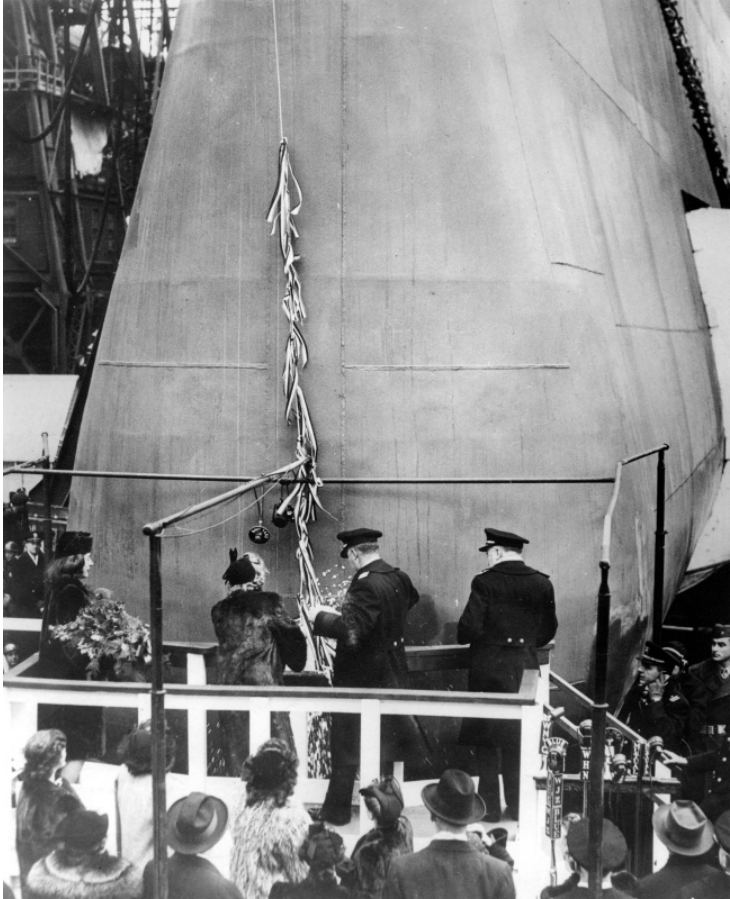

# Margaret Truman and Naval Officers Christening the USS Missouri

## Description

Margaret Truman (second from left), Rear Admiral Monroe Kelly, and Vice Admiral Herbert F. Leary during christening ceremonies for the USS Missouri. The woman to the left of Margaret Truman is Jane Tunstall Lingo. Others are unidentified.