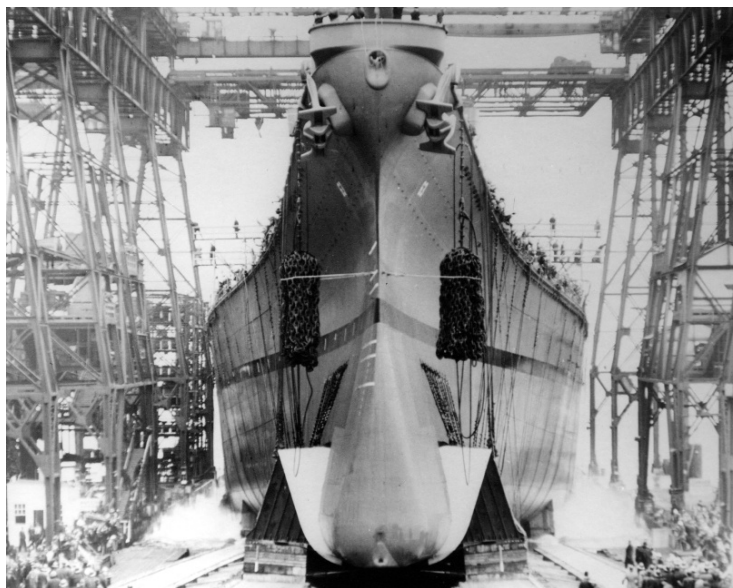

# USS Missouri in Dry-Dock

## Description

The USS Missouri sits in dry-dock prior to its launching.

Date(s)

January 29, 1944

Accession Number

58-769-02

9x7.5 inches    Black & White

Keywords Battleships

HST Keywords Ships - USS Missouri - Launching; Truman - Ships - USS Missouri - Launching

Rights Public Domain - This item is in the public domain and can be used freely without further permission.

**Note: If you use this image, rights assessment and attribution are your responsibility.**