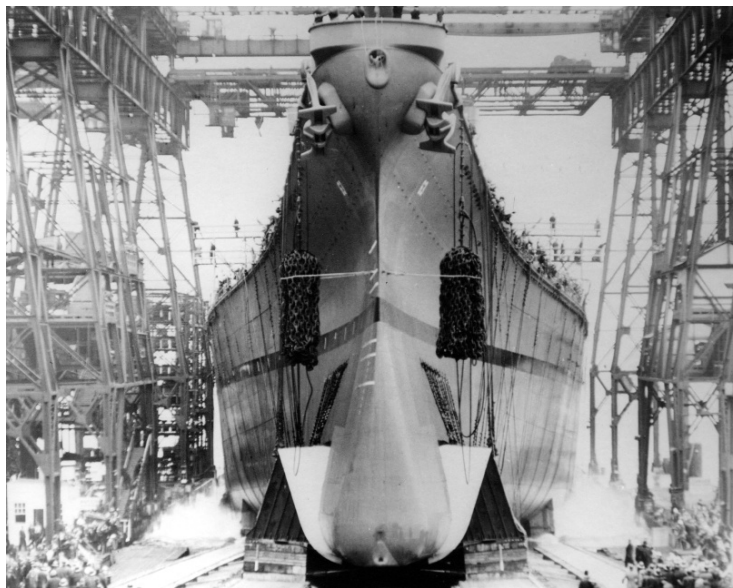

USS Missouri in Dry-Dock

Description

The USS Missouri sits in dry-dock prior to its launching.

Date(s)

January 29, 1944

Accession Number

58-769-02

9x7.5 inches Black & White

Keywords Battleships

HST Keywords Ships - USS Missouri - Launching; Truman - Ships - USS Missouri - Launching

Rights Public Domain - This item is in the public domain and can be used freely without further permission.