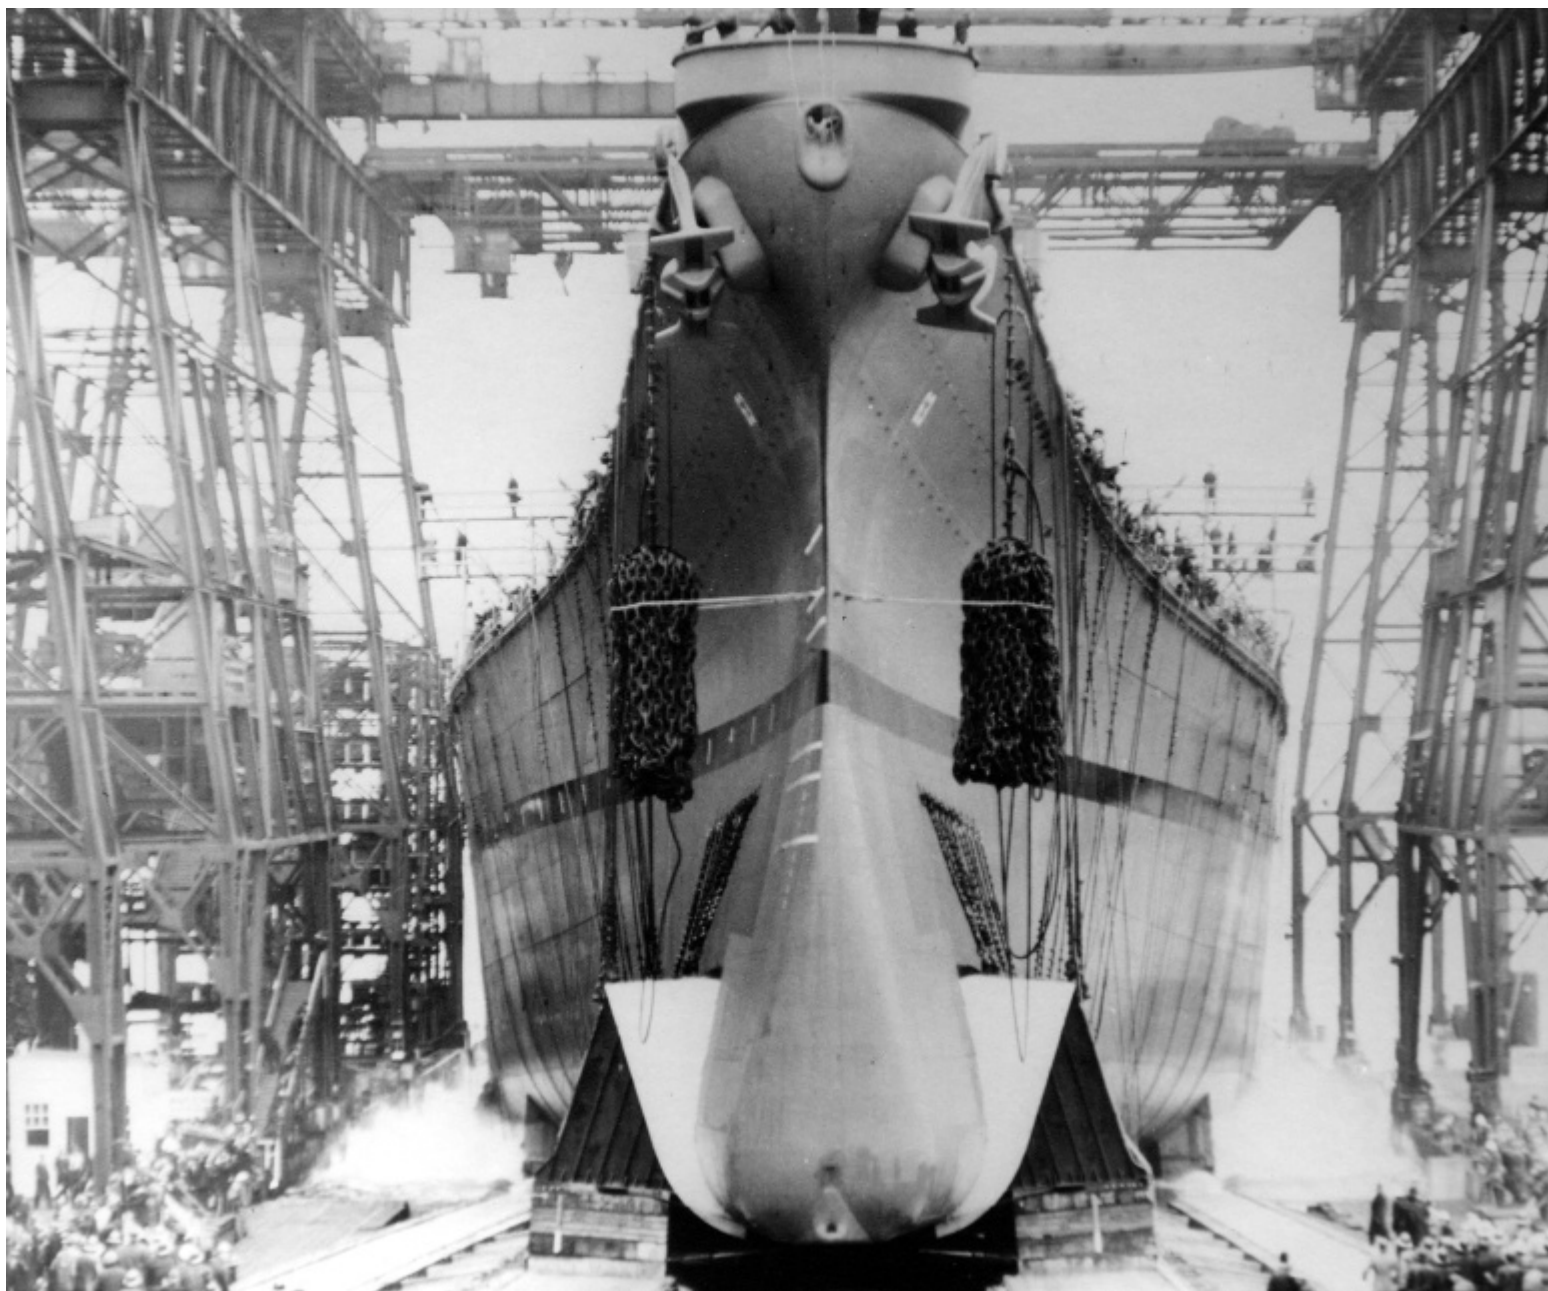

USS Missouri in Dry-Dock

Accession Number

58-769-02

Description

The USS Missouri sits in dry-dock prior to its launching.

Date(s)

January 29, 1944

9x7.5 inches

Black & White

Keywords

Battleships

HST Keywords

Ships - USS Missouri - Launching; Truman - Ships - USS Missouri - Launching

Rights

Public Domain - This item is in the public domain and can be used freely without further permission.