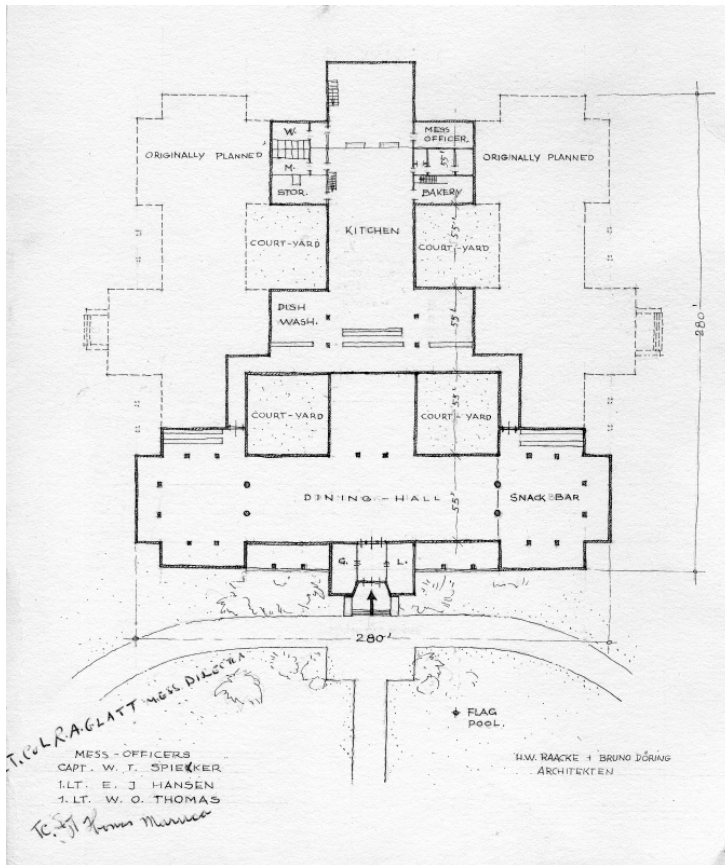

# Floor plan of Truman Hall

## Description

Floor plan of Truman Hall, Berlin-Dahlem. Is perhaps a military base or complex in Germany named after President Harry S. Truman.

Date(s)

ca.

1945

Accession Number

58-744-06

8x10 inches (21x26 cm) Black & White