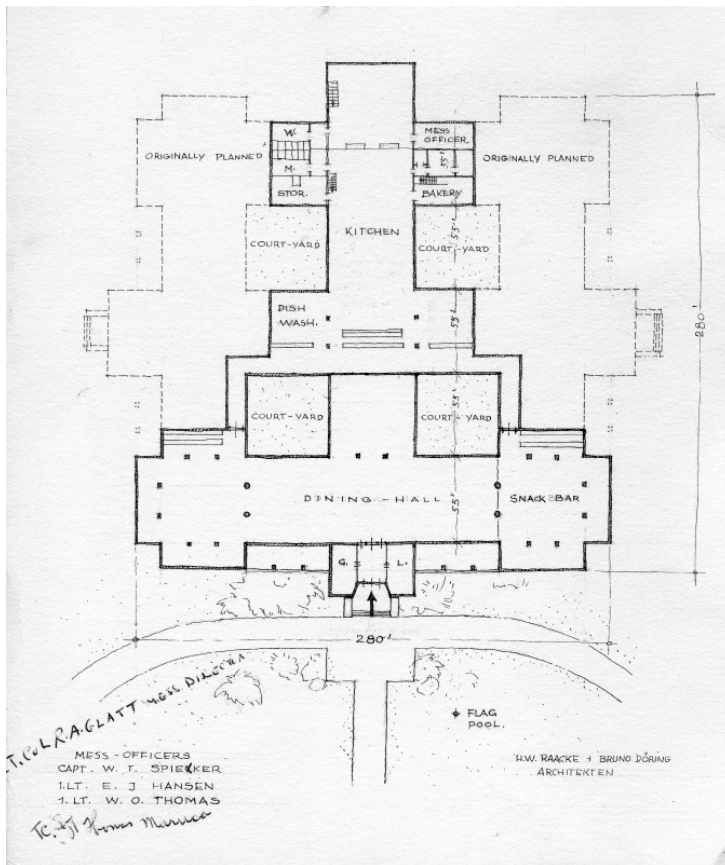

Floor plan of Truman Hall

Description

Floor plan of Truman Hall, Berlin-Dahlem. Is perhaps a military base or complex in Germany named after President Harry S.

Truman.

Date(s)

ca.

1945

Accession Number

58-744-06

8x10 inches (21x26 cm) Black & White

Keywords Military bases

HST Keywords Truman - Namesakes - Truman Hall, Berlin-Dahlem; Germany - Cities and Towns - Berlin

Rights The Library is unaware of any copyright claims to this item; use at your own risk.