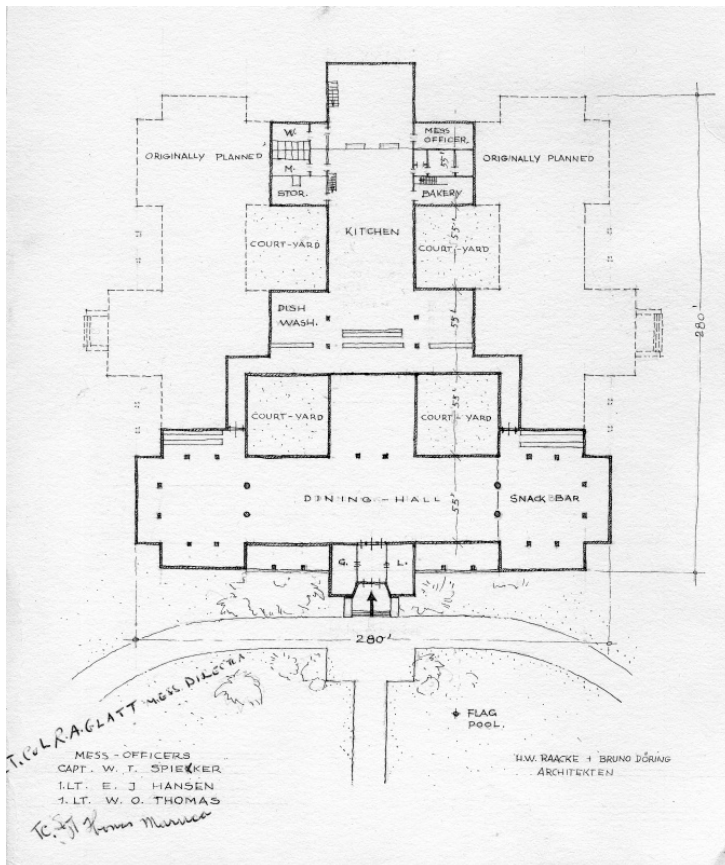

# Floor plan of Truman Hall

## Description

Floor plan of Truman Hall, Berlin-Dahlem. Is perhaps a military base or complex in Germany named after President Harry S. Truman.

## Date(s)

ca.  
1945

Accession Number 58-744-06

8x10 inches (21x26 cm) Black & White

**Keywords** Military bases

**HST Keywords** Truman - Namesakes - Truman Hall, Berlin-Dahlem; Germany - Cities and Towns - Berlin