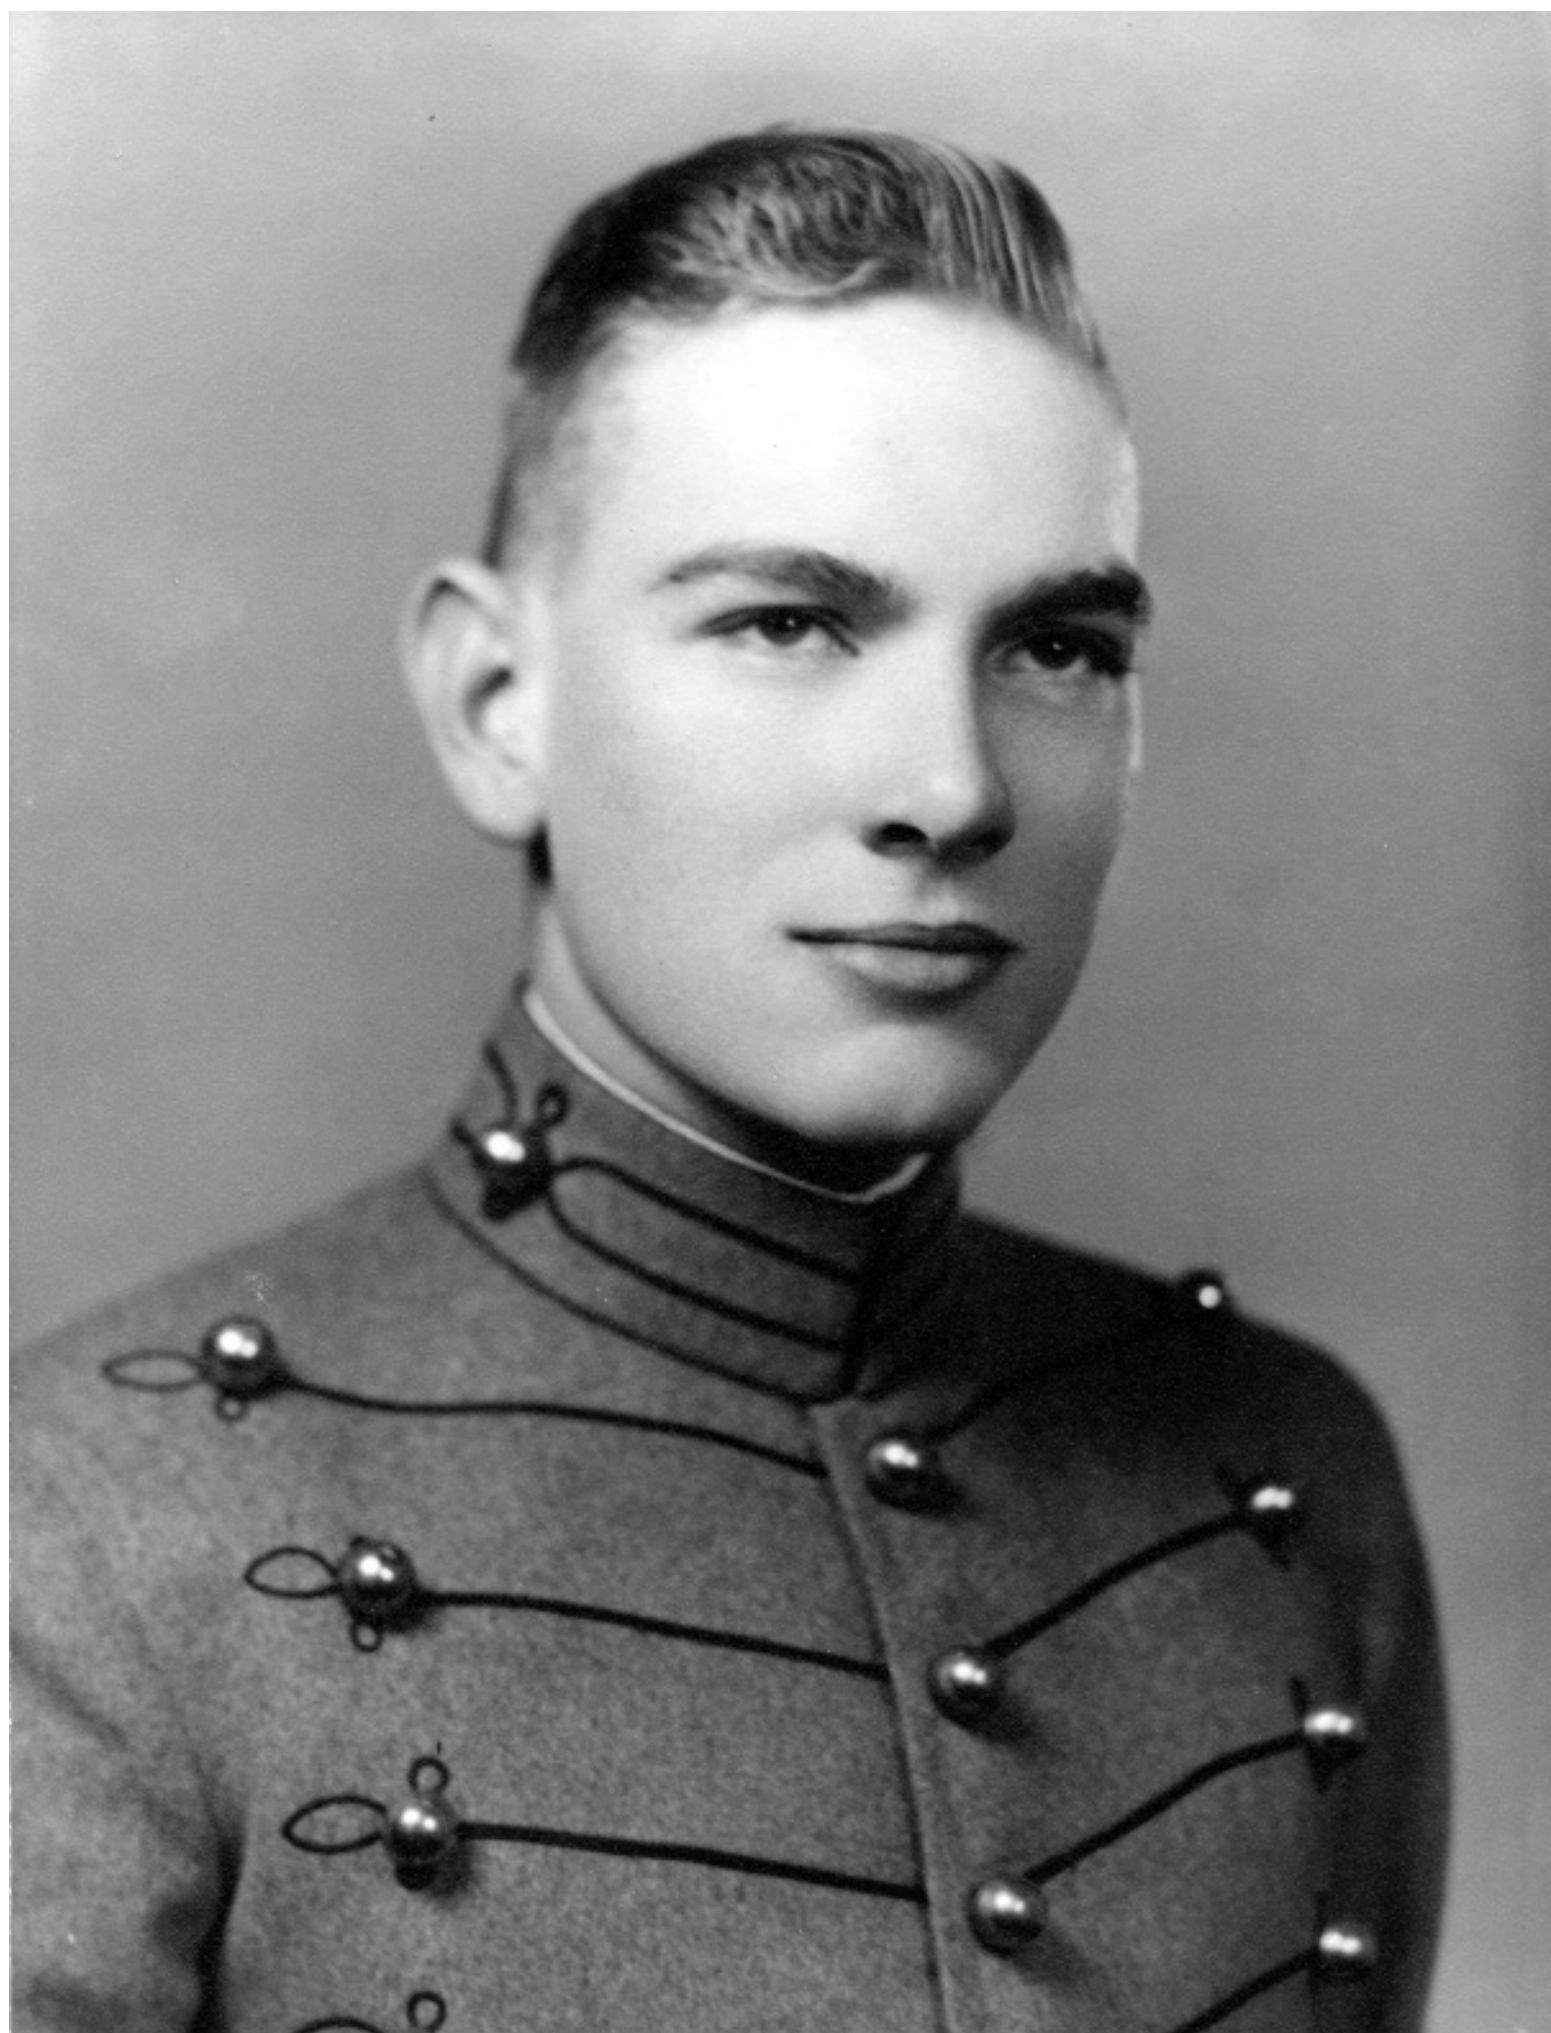

Corbie Truman

Accession Number

58-721

Description

Portrait of Corbie Truman, son of Ralph E. Truman.

Date(s)

ca.

1942

8.5x6.5 inches

Black & White

Keywords

Presidential family

Soldiers

HST Keywords

Truman - Relatives - Truman, Corbie

Rights