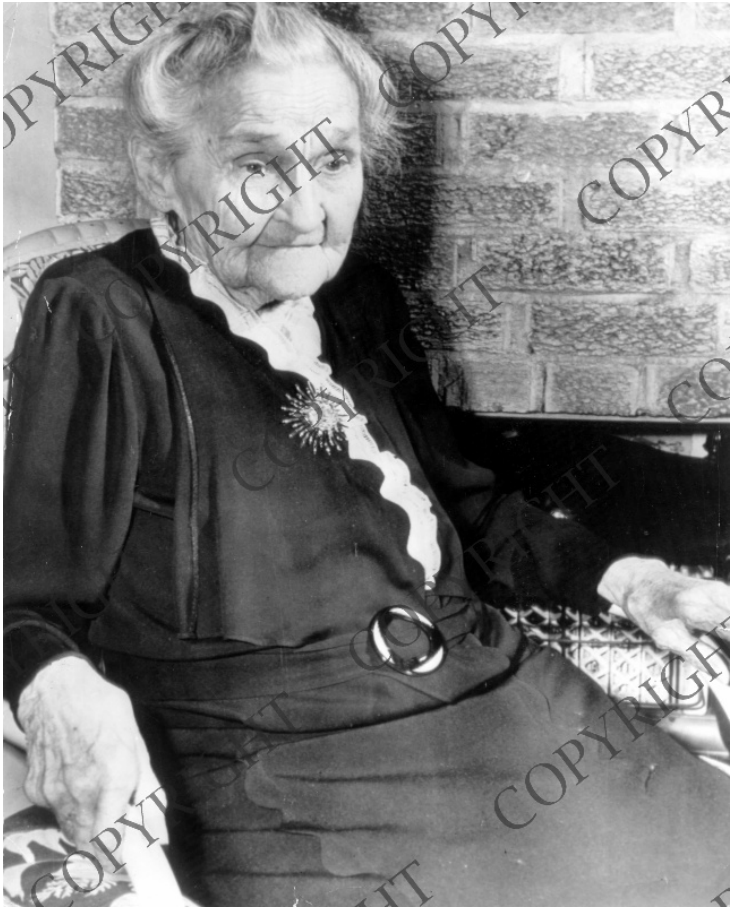

# Portrait of Martha Ellen Truman

## Description

Portrait of Martha Ellen Truman, President Harry S. Truman's mother.

Date(s)

ca.

1946

Accession Number  
58-645

13x10.5 inches    Black & White

Keywords    Mothers    Presidential family