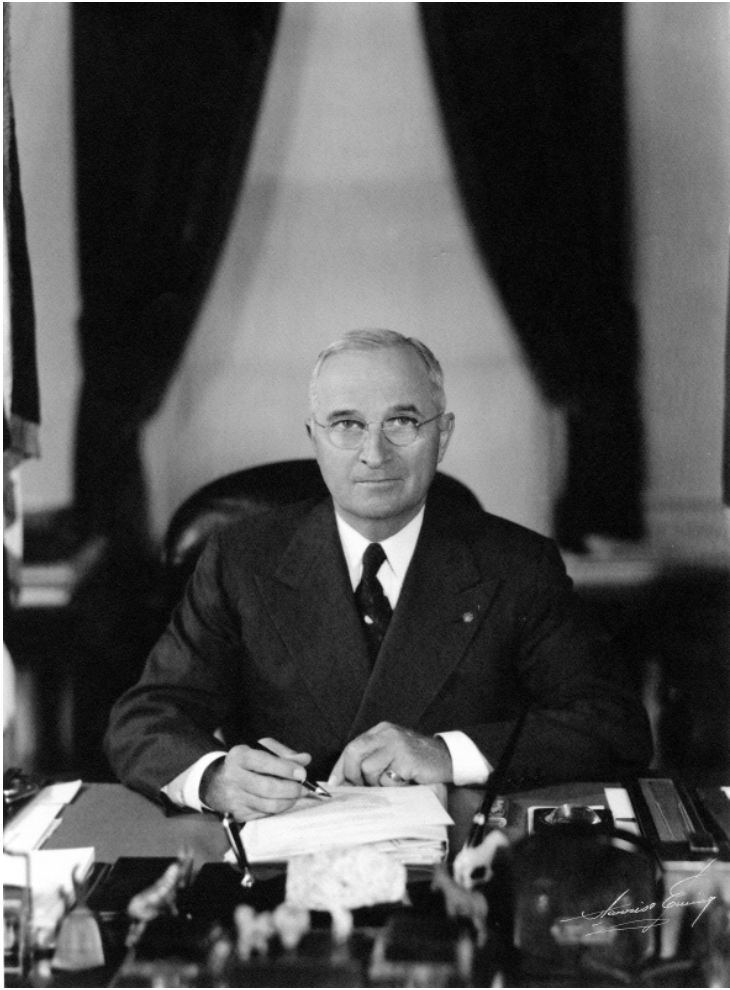

Portrait of President Truman

Description

Portrait of President Harry S. Truman in the oval office.

Date(s)

ca.
1947

Accession Number 58-583-13

12.5x9 inches Black & White

Keywords Historic buildings Offices Portraits Presidents

HST Keywords Truman - Portraits - Harris-Ewing

People Pictured Truman, Harry S., 1884-1972

Rights The Library is unaware of any copyright claims to this item; use at your own risk.

Note: If you use this image, rights assessment and attribution are your responsibility.