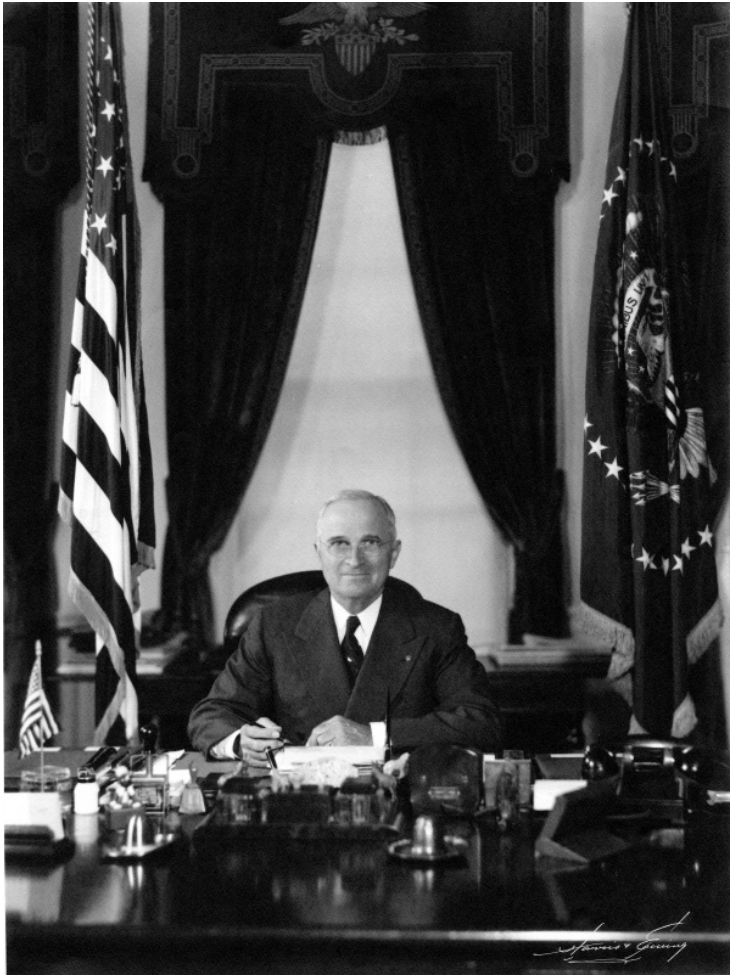

# Portrait of President Truman

## Description

Portrait of President Harry S. Truman in the oval office.

## Date(s)

ca.  
1947

**Accession Number** 58-583-08

9x12.5 inches    Black & White

**Keywords** Historic buildings    Offices    Portraits    Presidents

**HST Keywords** Truman - Portraits - Harris-Ewing

**People Pictured** Truman, Harry S., 1884-1972