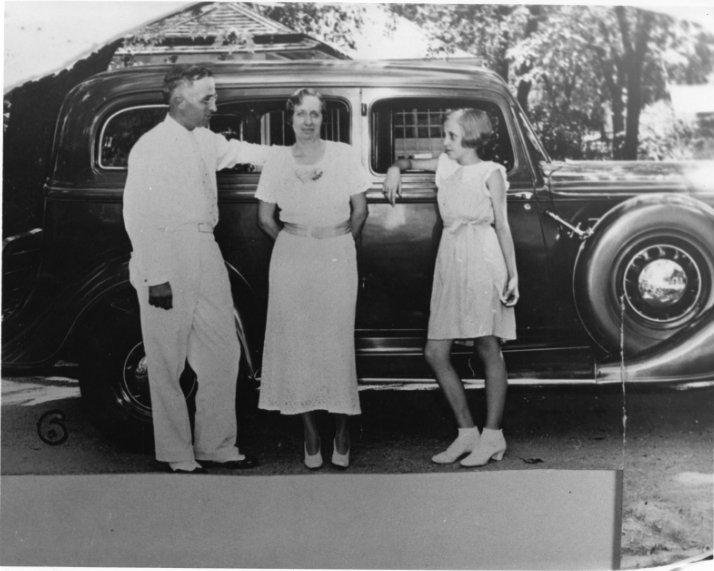

# Harry S. Truman and family

## Description

Judge Harry S. Truman posed with his family, Bess and Margaret Truman, in front of an automobile. This picture was probably taken outside of the Truman home on Delaware.

## Date(s)

August 9, 1934

**Accession Number** 62-377-01

8x10 inches (21x26 cm)      Black & White

**Keywords** Automobiles      Portraits, Group

**HST Keywords** Truman, Margaret - Family - HST & Bess - Pre-President; Truman - Family - Wife - Daughter - 1934; Truman, Bess - Family - HST - MT - Pre-Presidency; Automobiles - Truman Family