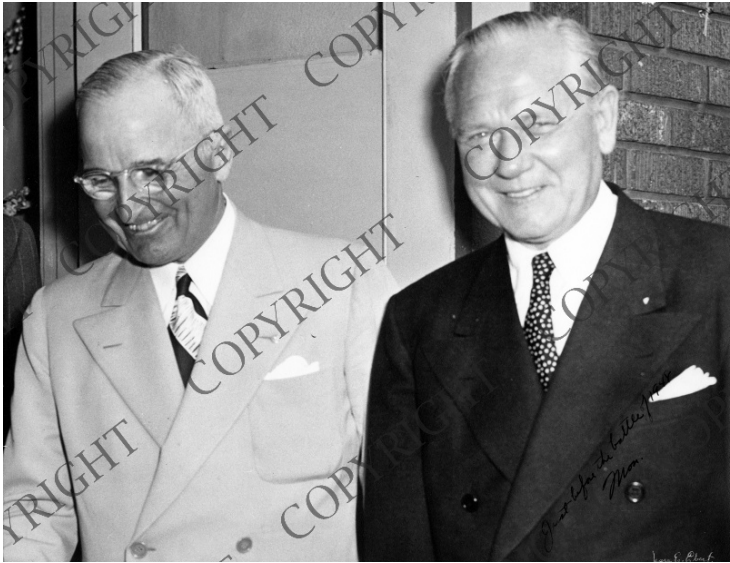

# Truman with Mon Wallgren

## Description

President Harry S. Truman (left) with Mon Wallgren. Photo inscribed by Wallgren: "Just before the battle of 1948 Mon".

Date(s)

ca.

1948

Accession Number  
58-459

Black & White

Keywords Autographs Governors Presidents Signatures (Writing)