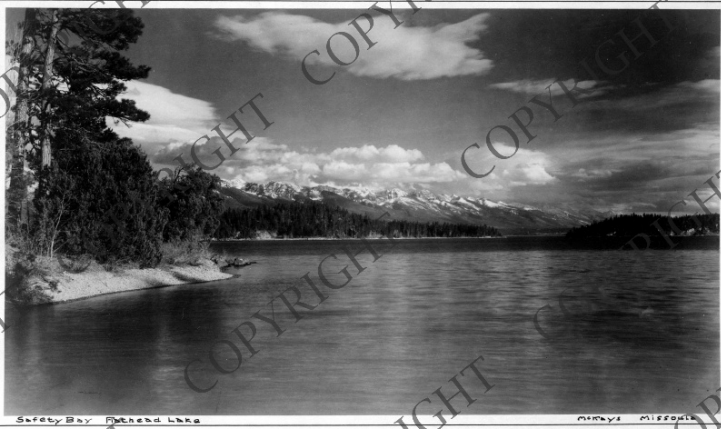

# Safety Bay, Flathead Lake

## Description

Safety Bay, Flathead Lake, Montana. Original is oversized.

Date(s)

Accession Number

58-464

8x10 inches (21x26 cm)      Black & White

Keywords    Lakes

HST Keywords Safety Bay - Flathead Lake