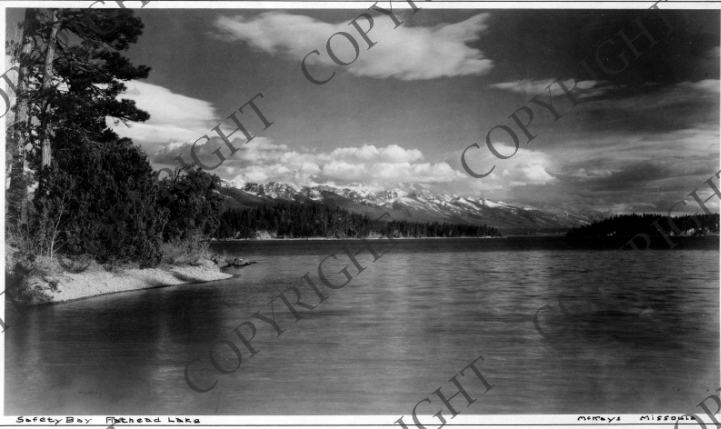

Safety Bay, Flathead Lake

Description

Safety Bay, Flathead Lake, Montana. Original is oversized.

Date(s)

Accession Number 58-464

8x10 inches (21x26 cm) Black & White

Keywords Lakes

HST Keywords Safety Bay - Flathead Lake