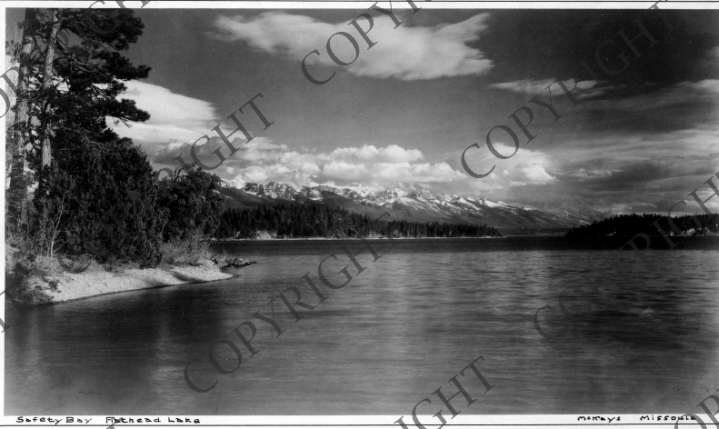

Safety Bay, Flathead Lake

Description

Safety Bay, Flathead Lake, Montana. Original is oversized.

Date(s)

Accession Number

58-464

8x10 inches (21x26 cm) Black & White

Keywords Lakes

HST Keywords Safety Bay - Flathead Lake

Rights Copyrighted - This item is copyrighted and cannot be published, reproduced, or otherwise used without the explicit permission of the copyright holder.

Note: If you use this image, rights assessment and attribution are your responsibility.