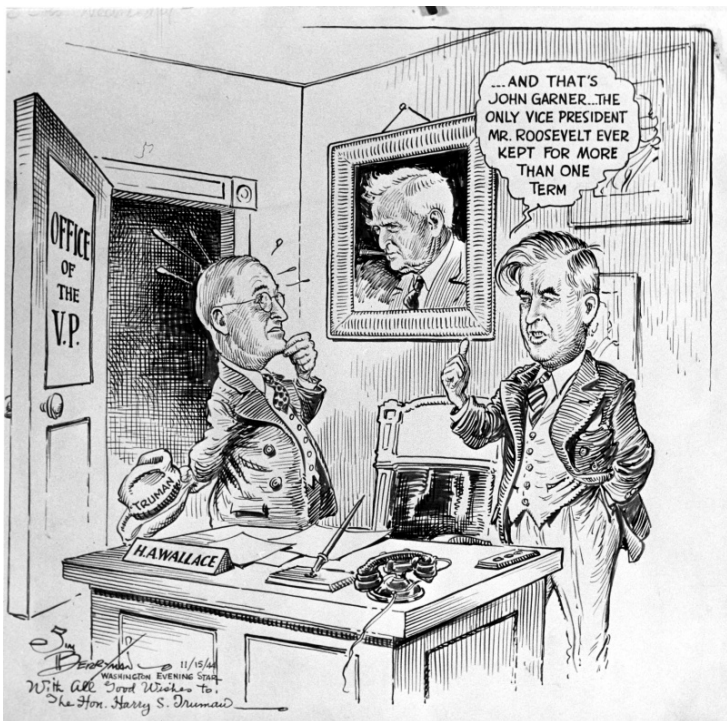

Vice Presidential Cartoon by Jim Berryman

Description

This is a photograph of a political cartoon by Jim Berryman entitled "Office of the V.P." regarding Vice President-elect Harry S. Truman replacing Vice President Henry Wallace. Published November 15, 1944 by the Washington Evening Star.

Date(s)

ca.

1944

Accession Number

58-419-20

8x10 inches (21x26 cm) Black & White

Keywords Political cartoons Vice-Presidents

HST Keywords Cartoon - Berryman - Office of the Vice President; Truman - Vice President - Cartoon; Berryman, Jim; Wallace, Henry A. - Cartoon