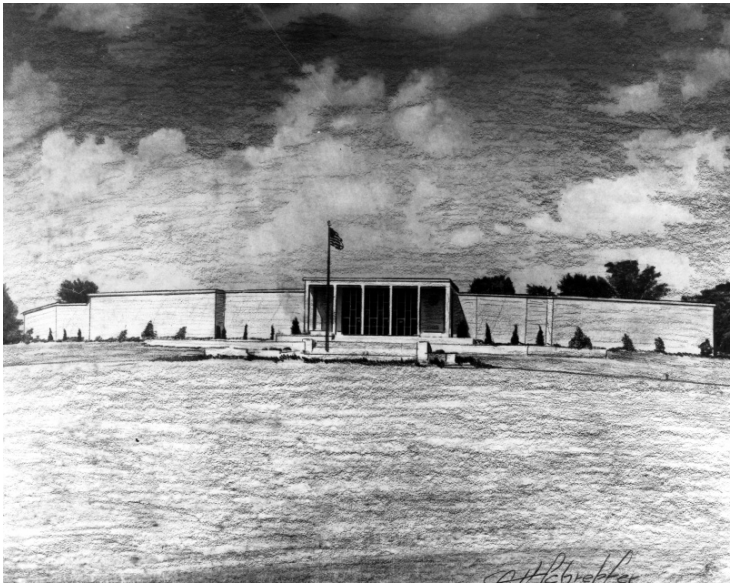

Drawing of the Truman Library

Description

Kodalith drawing of the exterior of the Harry S. Truman Library from U. S. Highway 24, artist unknown.

Date(s)

September 15, 1957

Accession Number 58-379

8x10 inches (21x26 cm) Black & White