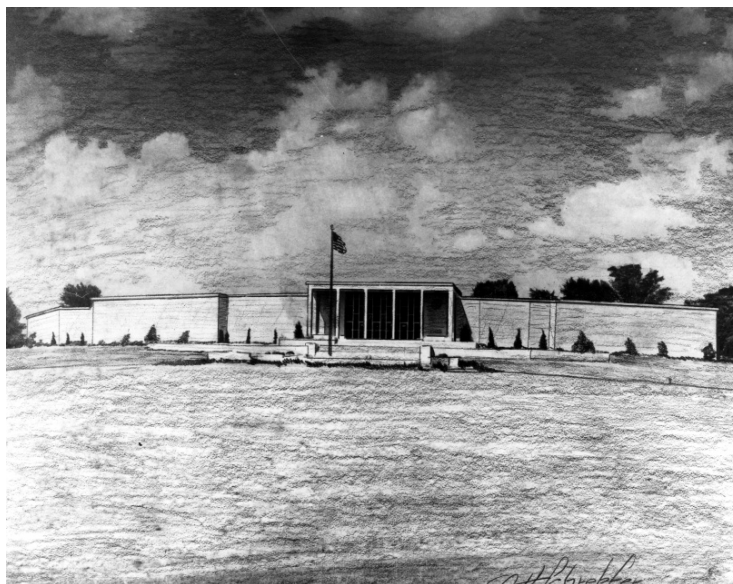

Drawing of the Truman Library

Description

Kodalith drawing of the exterior of the Harry S. Truman Library from U. S. Highway 24, artist unknown.

Date(s)

September 15, 1957

Accession Number

58-379

8x10 inches (21x26 cm) Black & White